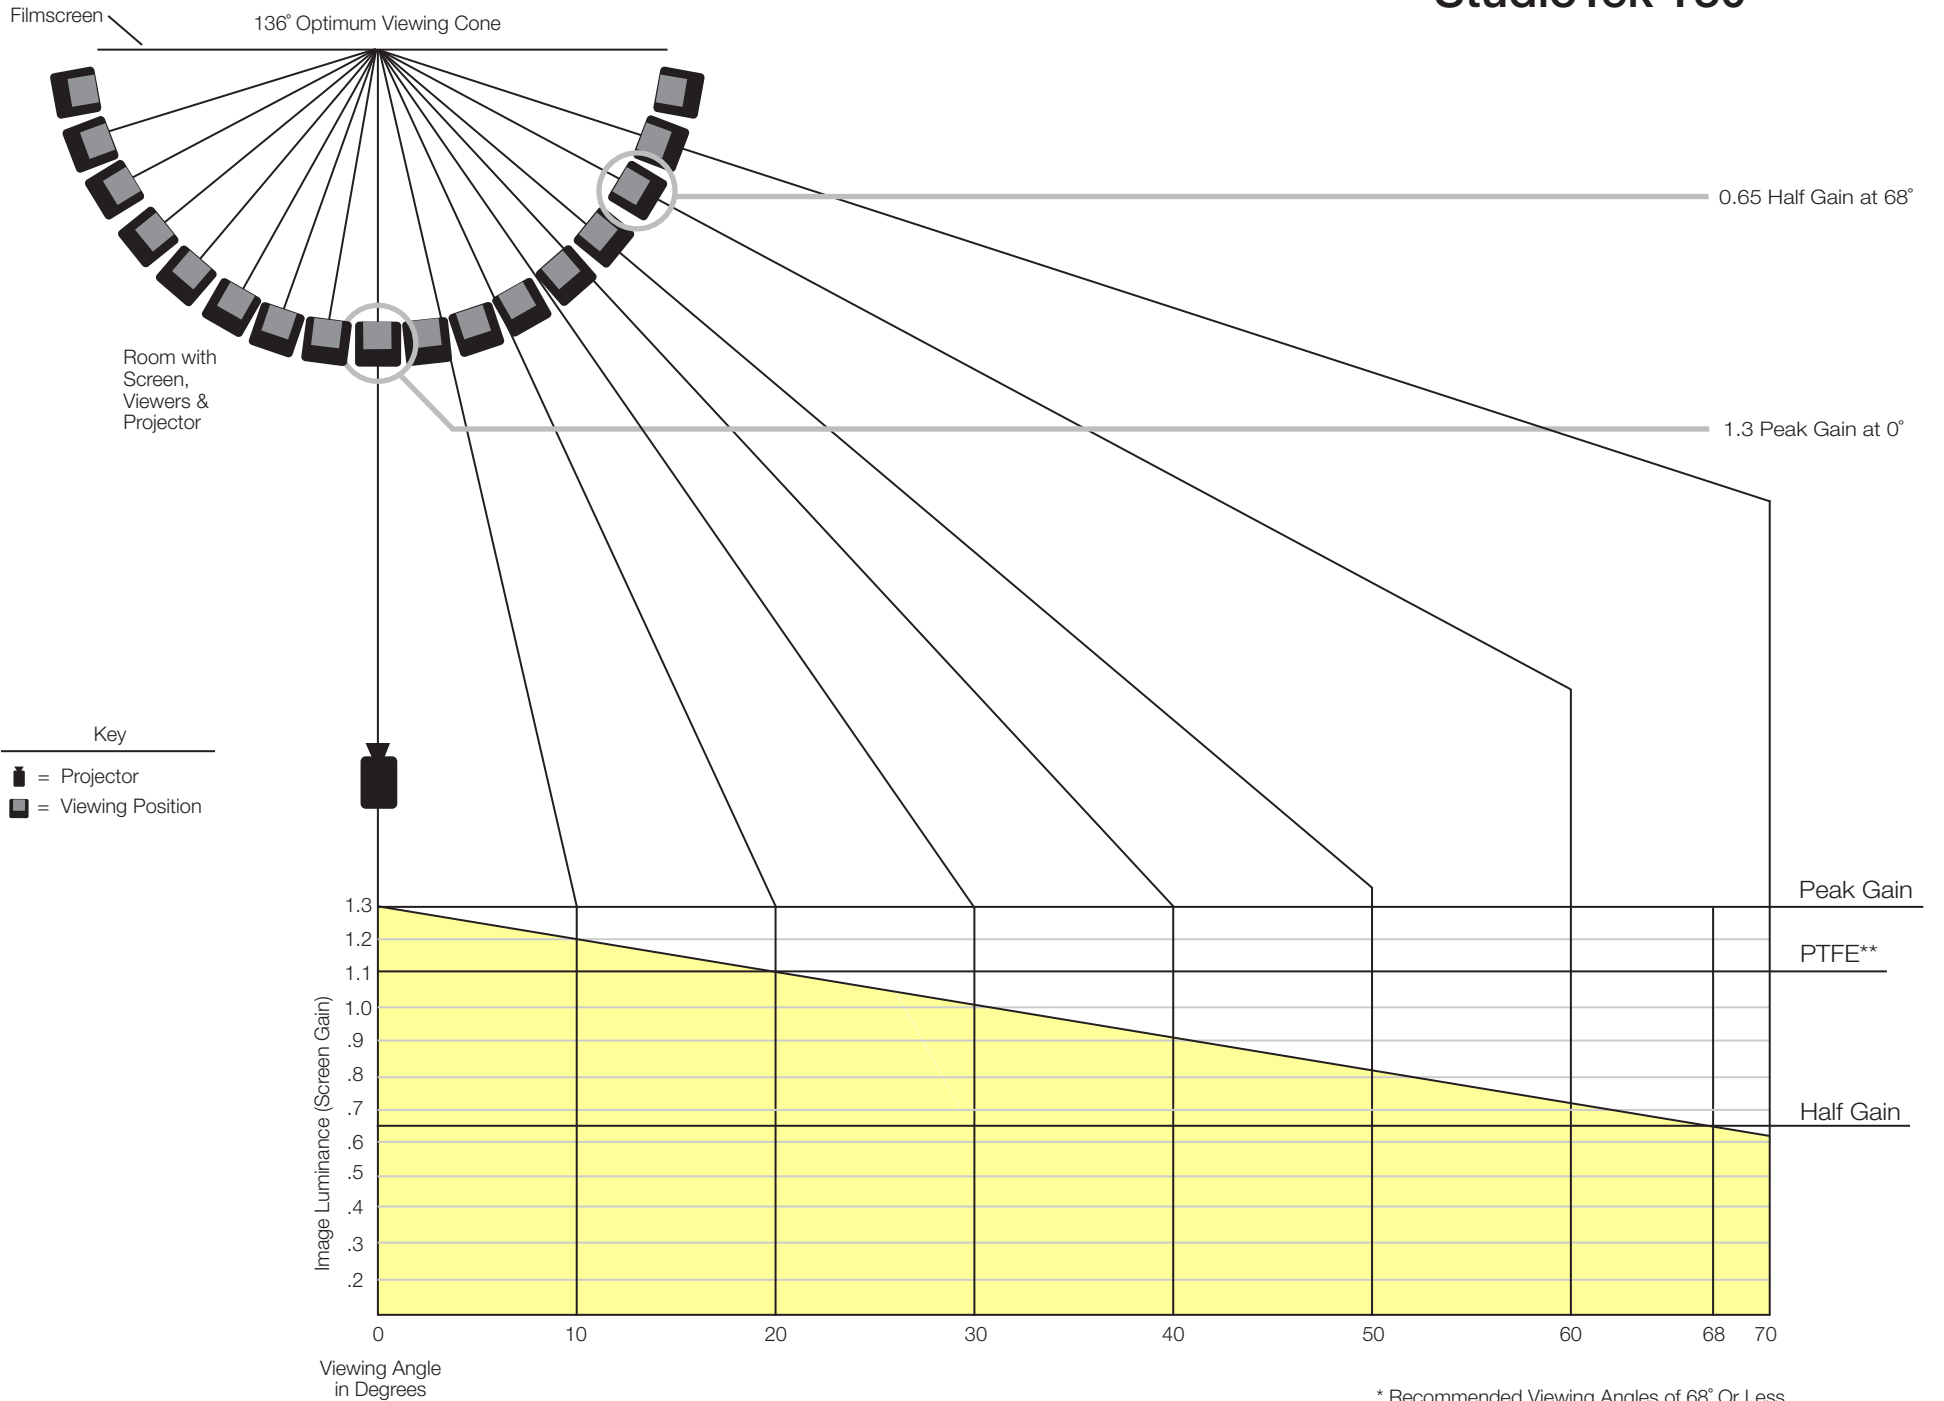

StudioTek 130

* Recommended Viewing Angles of 68° Or Less
** PTFE - 1.0 Gain, Reflectance Standard