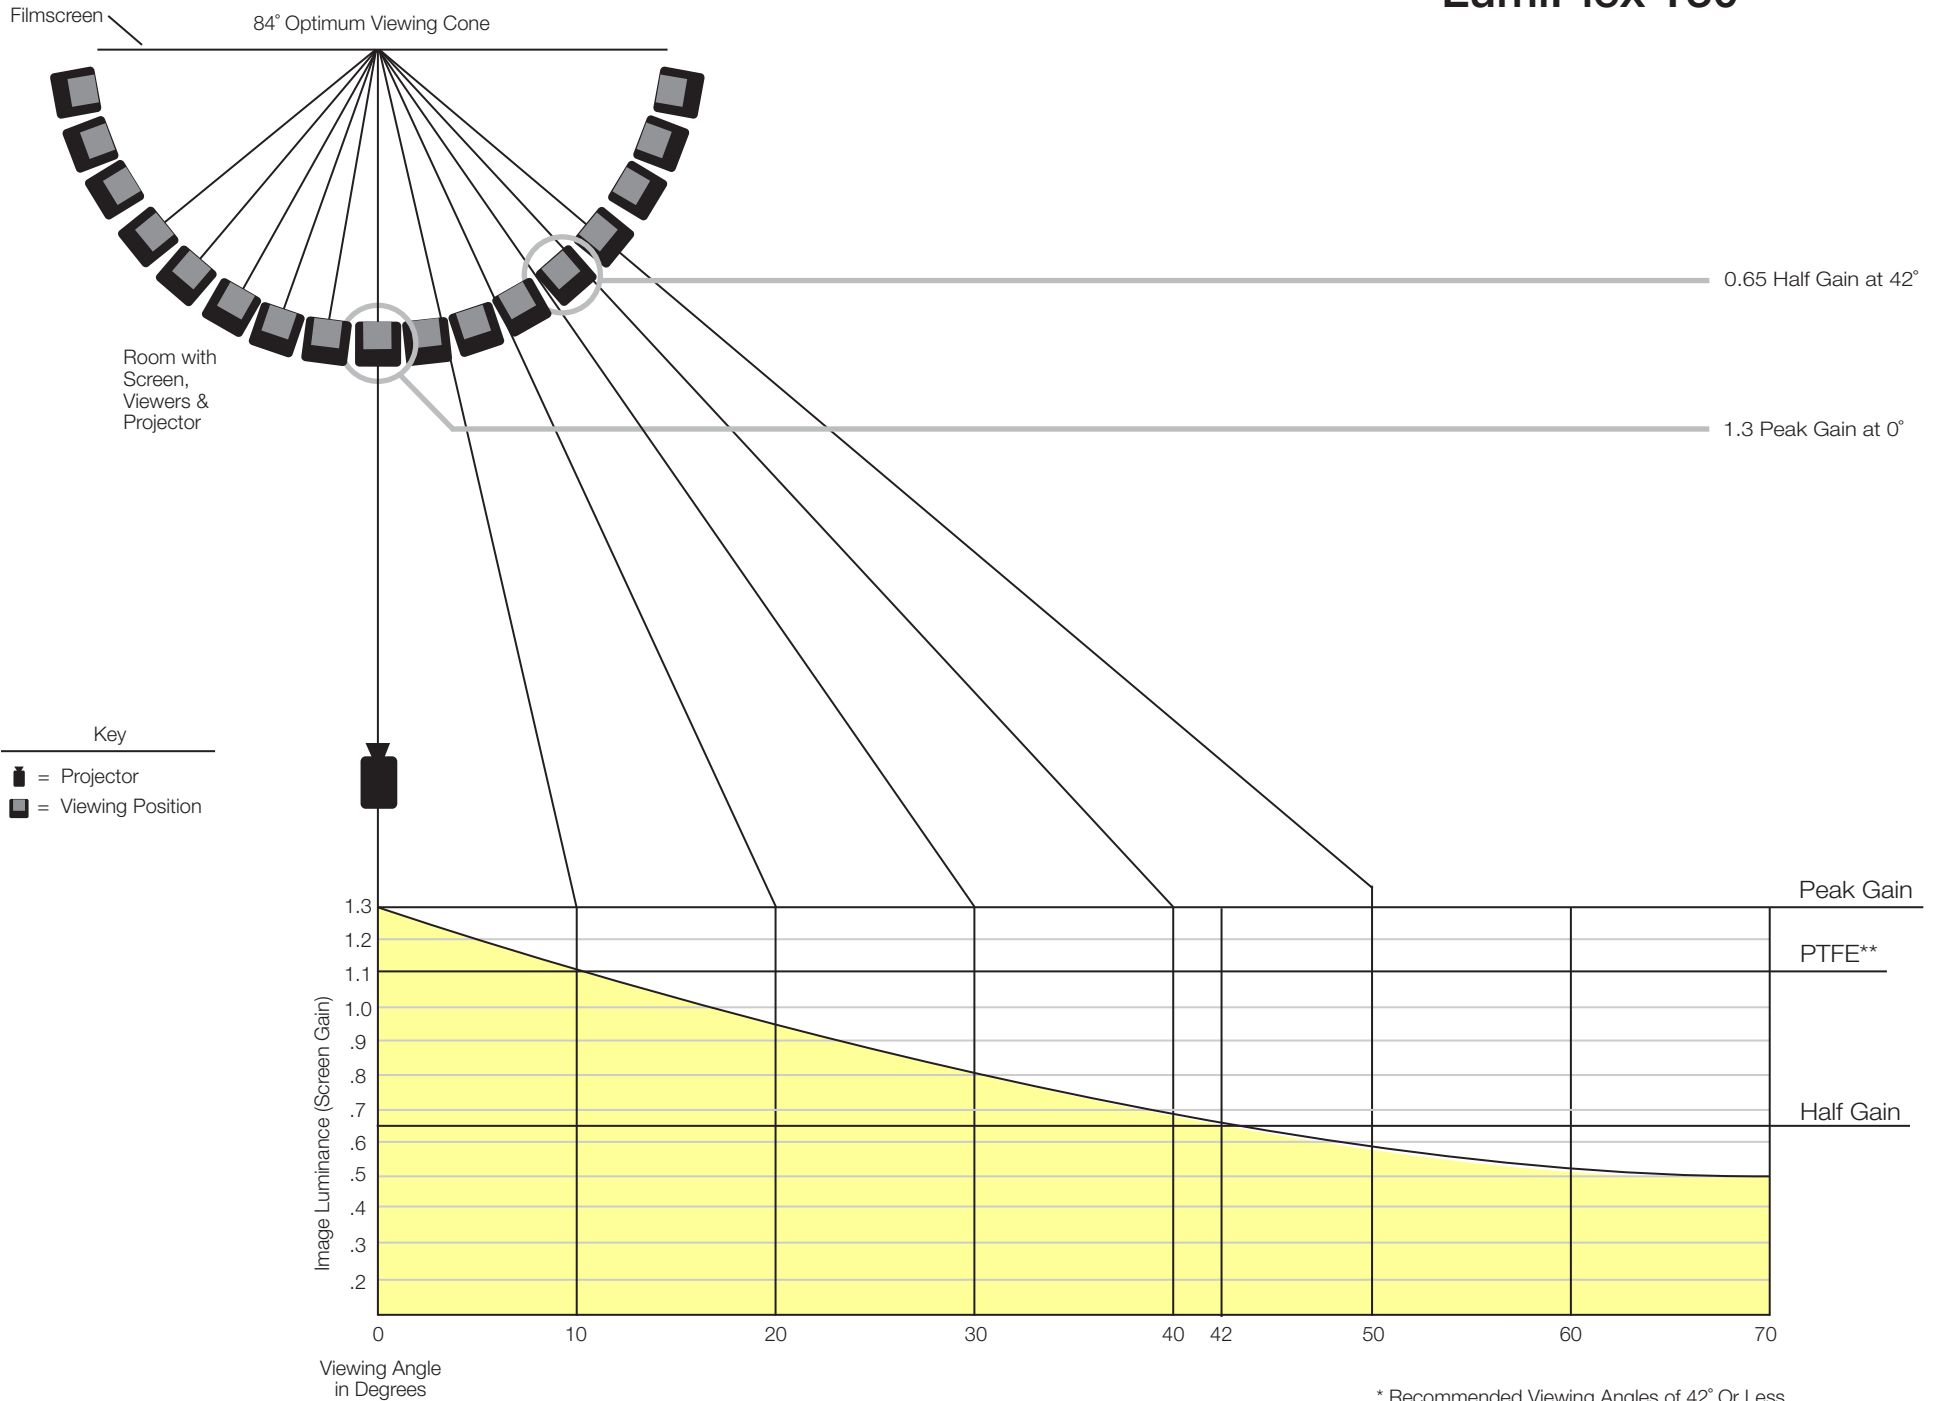

# LumiPlex 130

\* Recommended Viewing Angles of 42° Or Less  
 \*\* PTFE - 1.0 Gain, Reflectance Standard