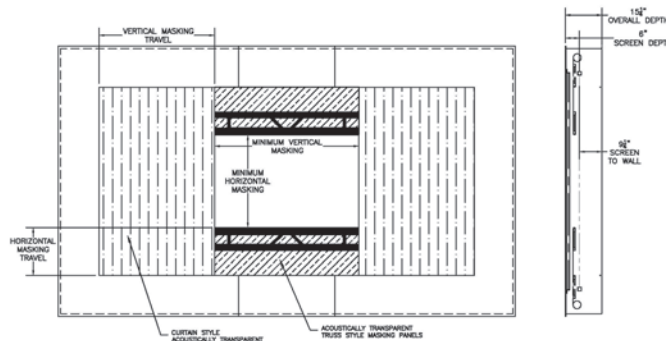

COMMERCIAL

Find your local representative at www.stewartfilmscreen.com/rep