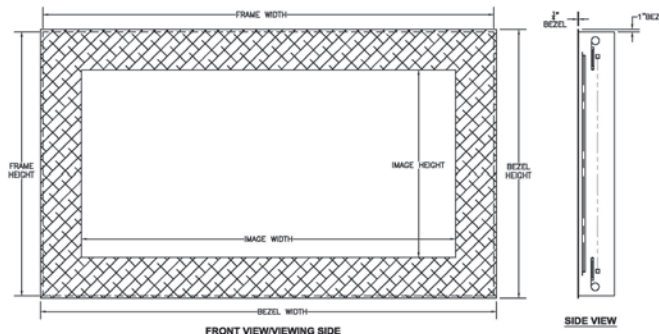

COMMERCIAL

Find your local representative at www.stewartfilmscreen.com/rep