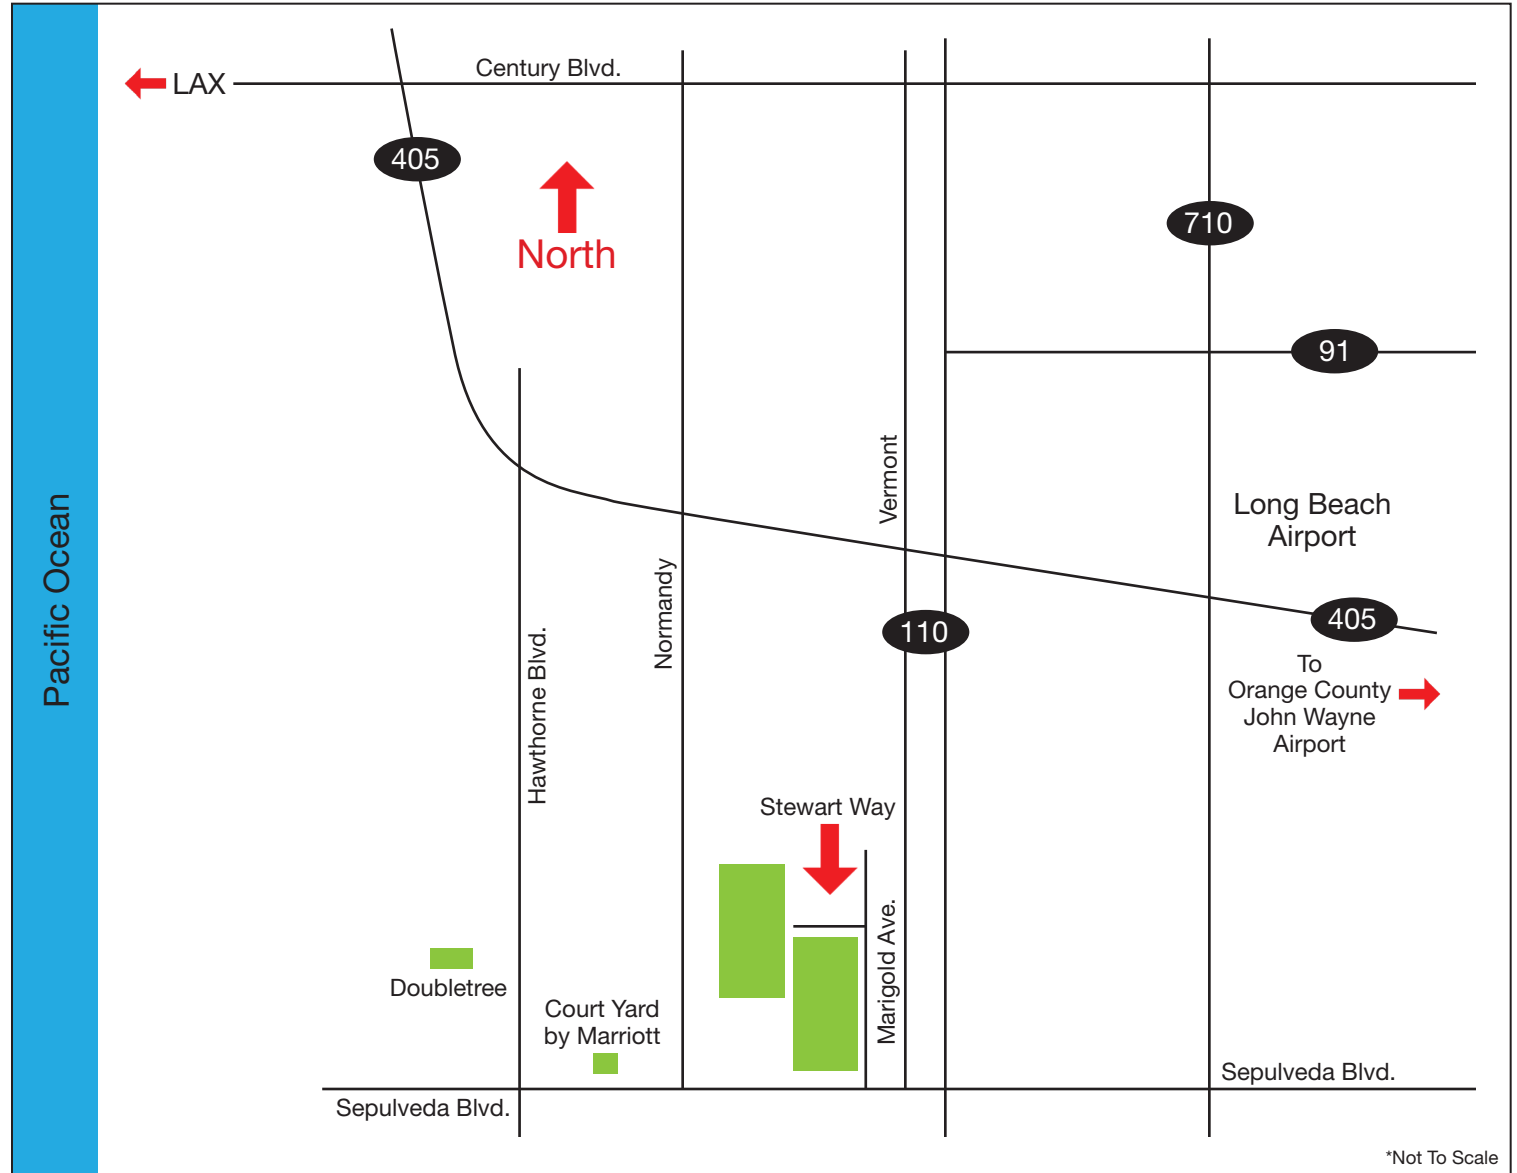

Directions

Take 405 to 110 South (towards San Pedro). Exit 110S at Sepulveda Blvd. and make a right (heading west). Proceed west on Sepulveda for ½ mile. Turn right on Marigold Ave. (Stewart sign visible). Proceed north on Marigold for 700 feet. Turn left onto Stewart Way and proceed to main office.