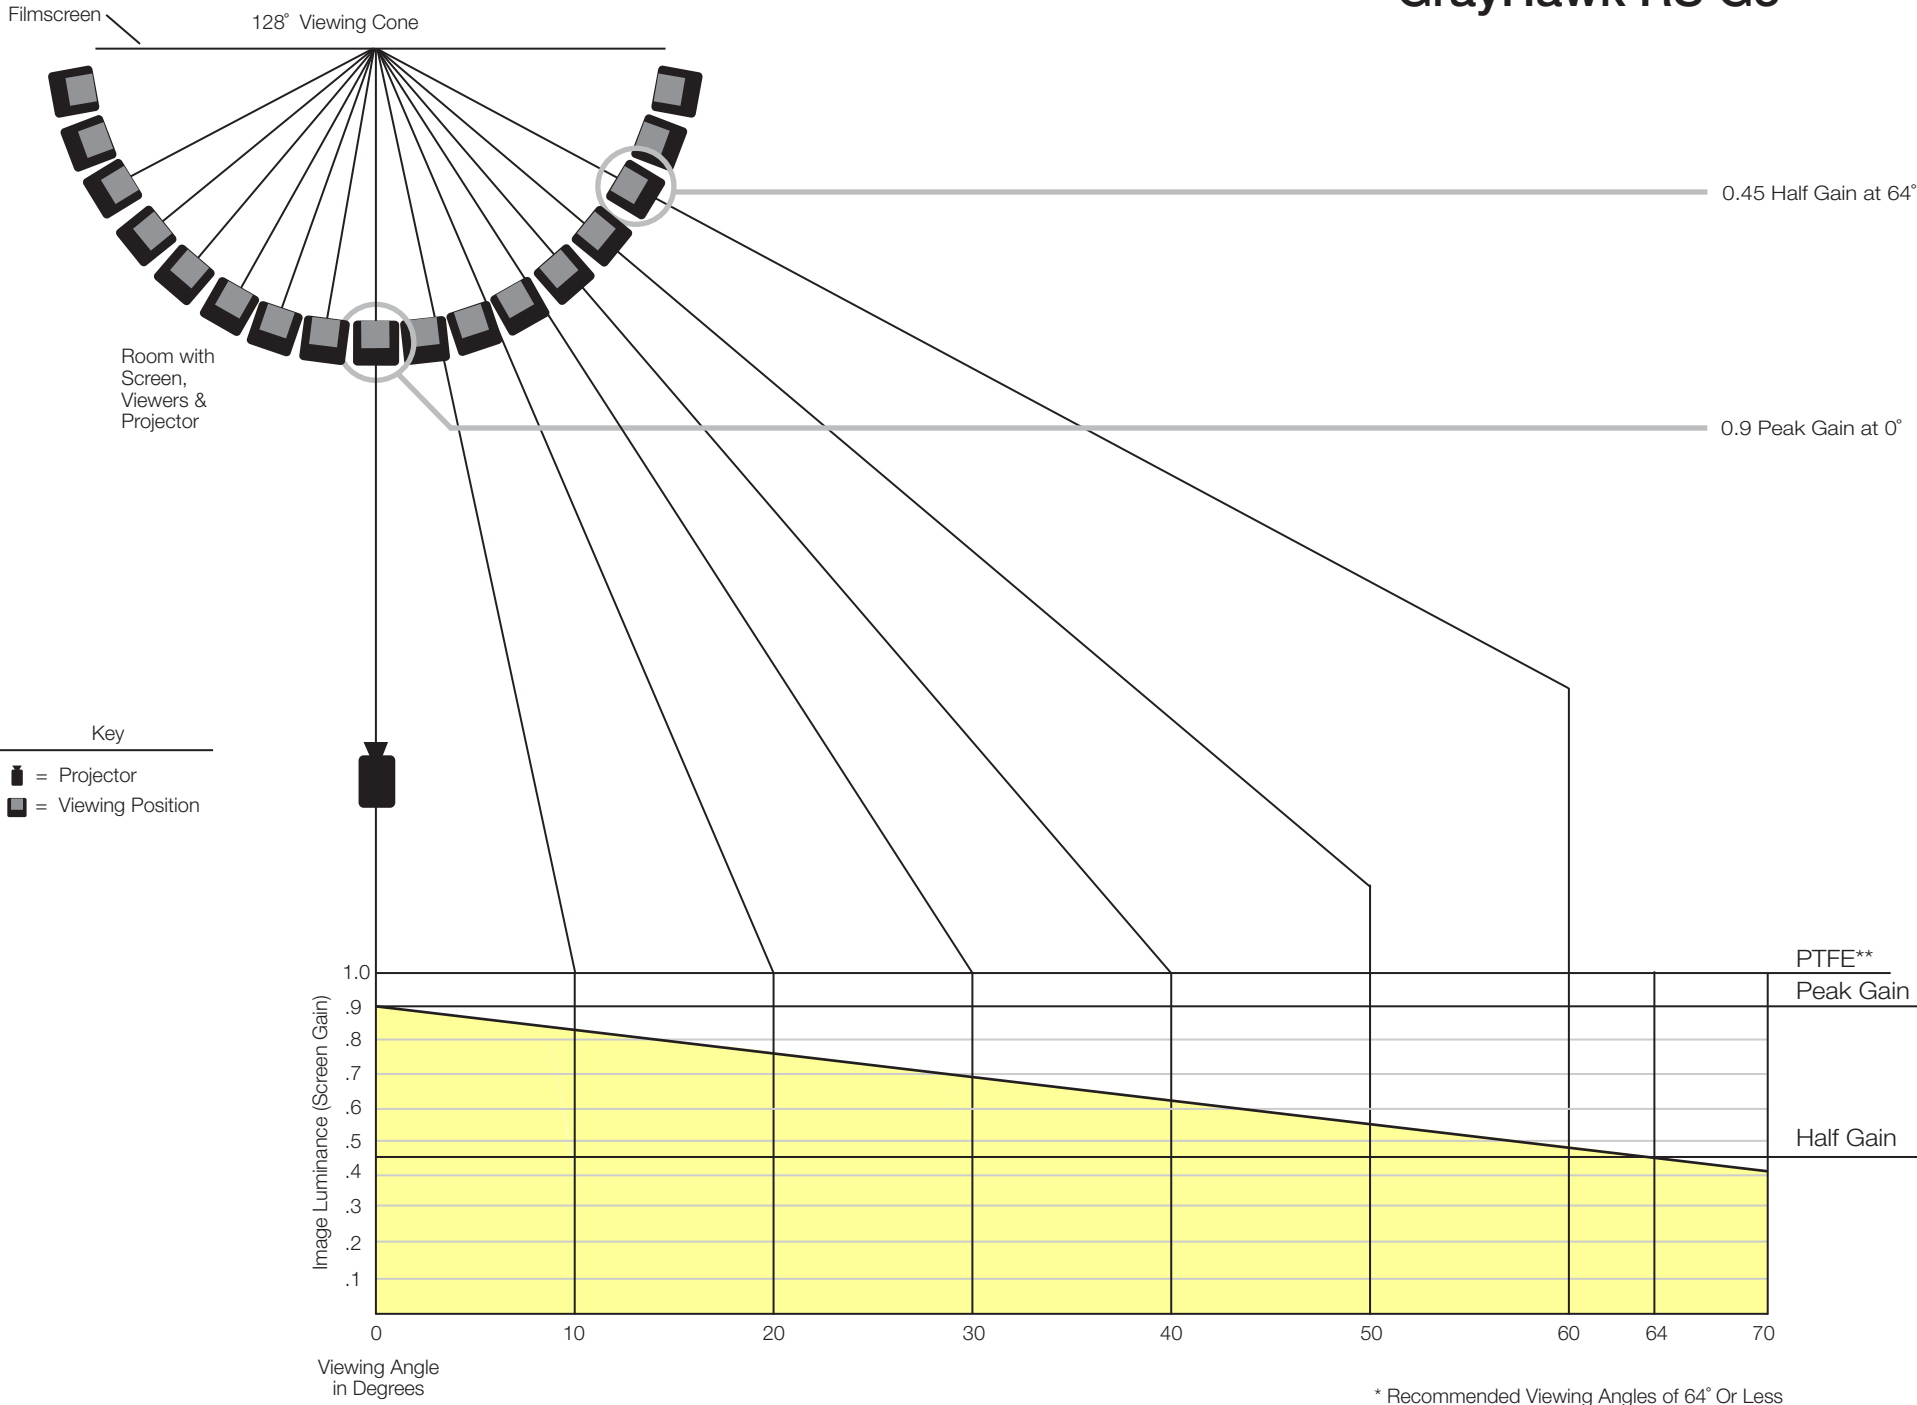

GrayHawk RS G3

* Recommended Viewing Angles of 64° Or Less
 ** PTFE - 1.0 Gain, Reflectance Standard