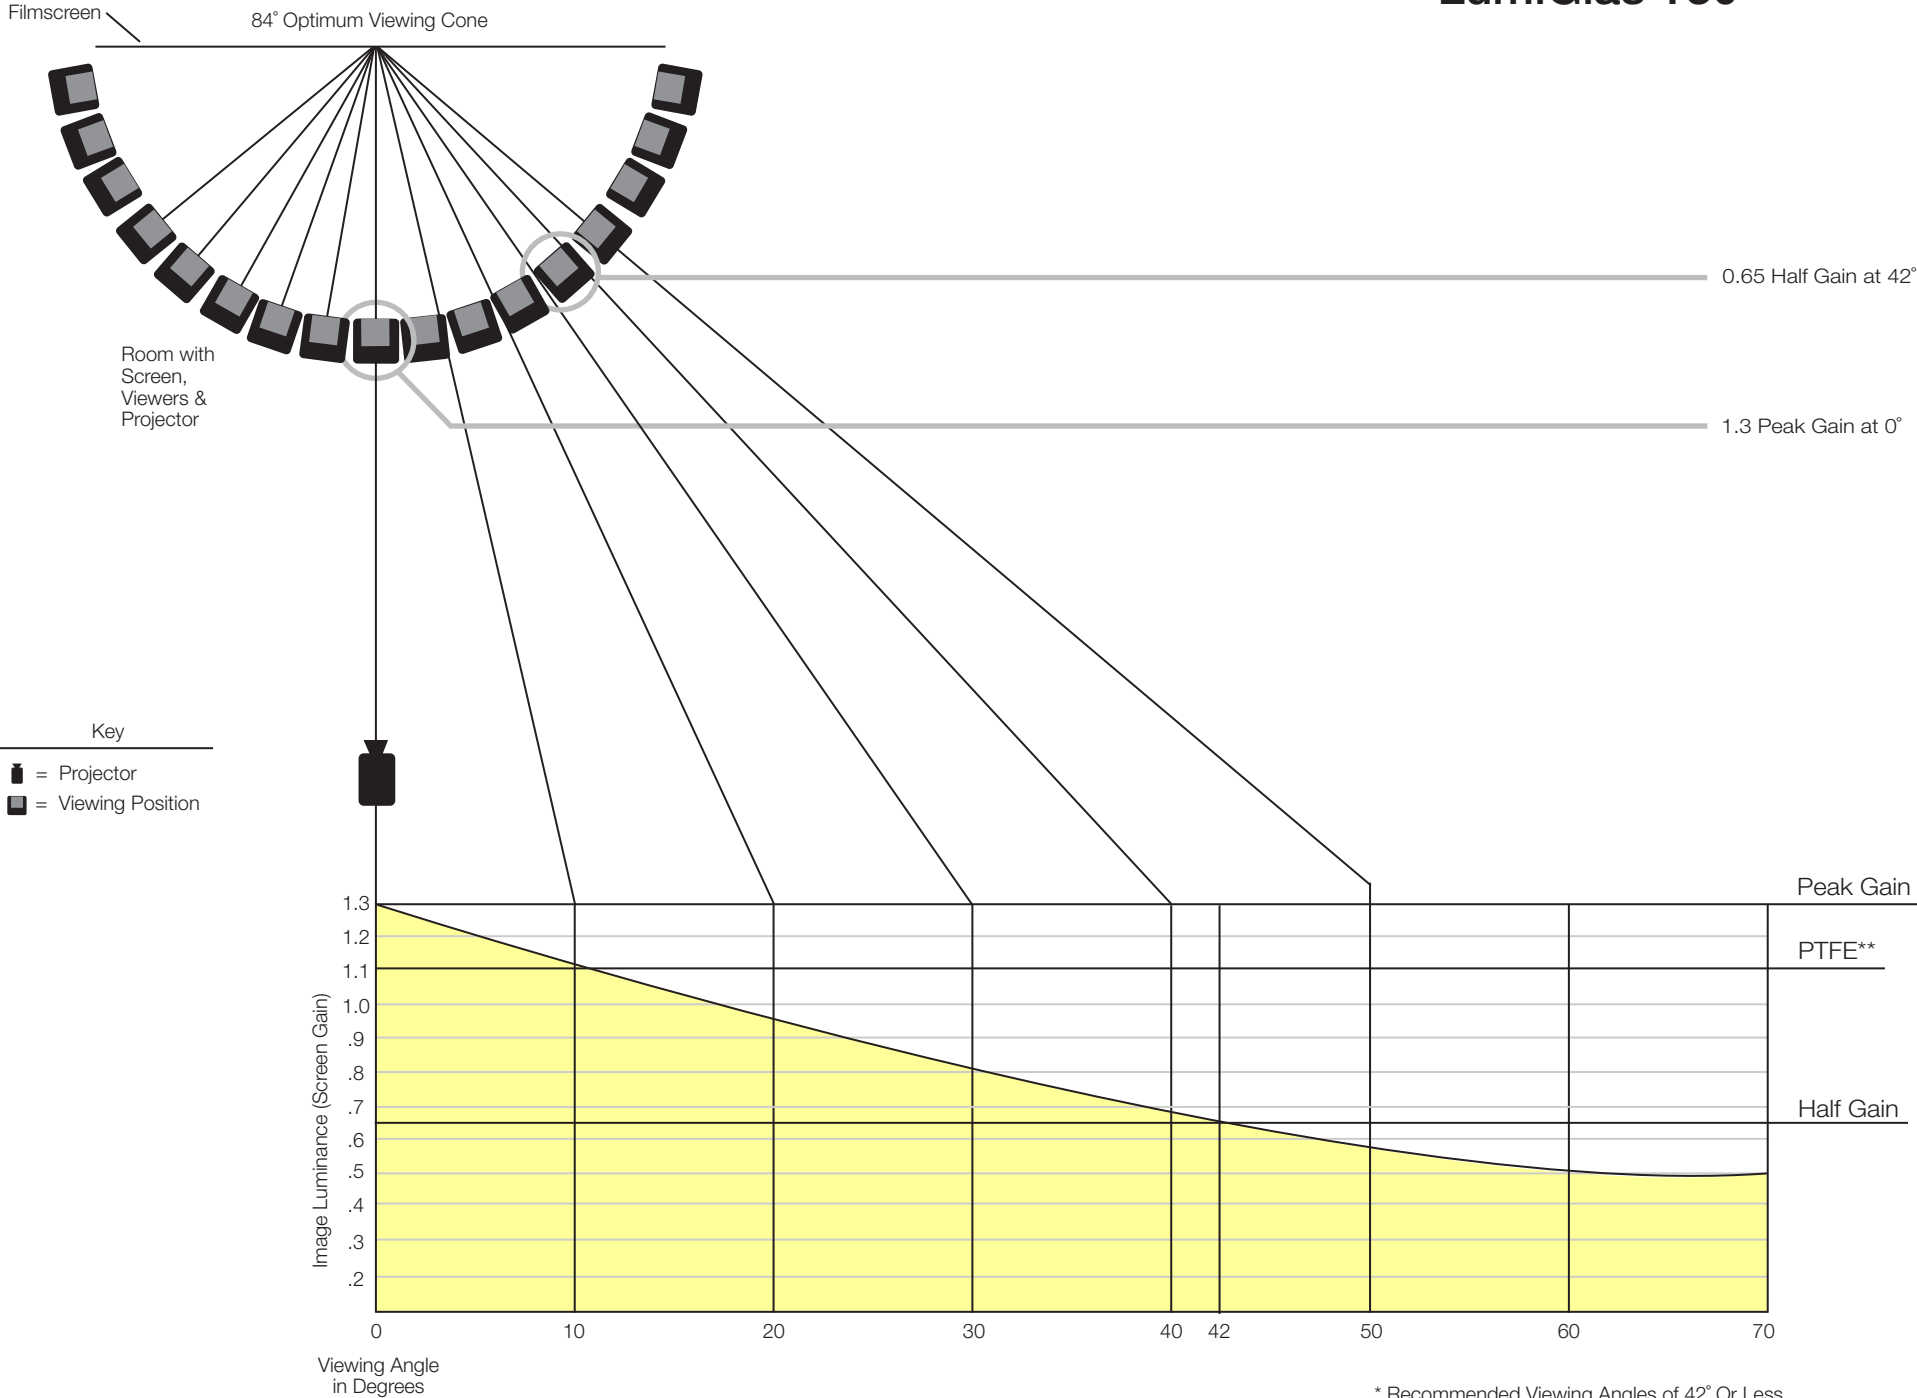

LumiGlas 130

* Recommended Viewing Angles of 42° Or Less
 ** PTFE - 1.0 Gain, Reflectance Standard