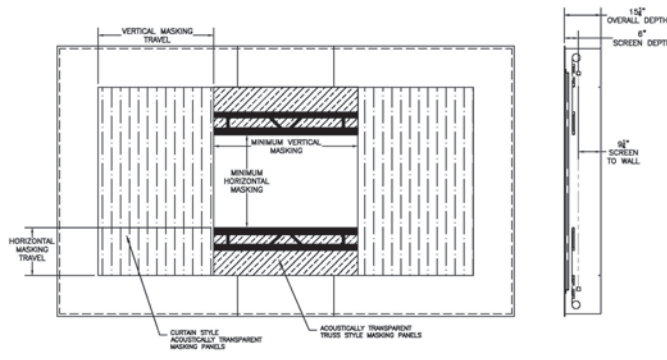

For custom sizes and gains, please consult the WebSA or your local Stewart representative.

RESIDENTIAL

Find your local representative at www.stewartfilmscreen.com/rep