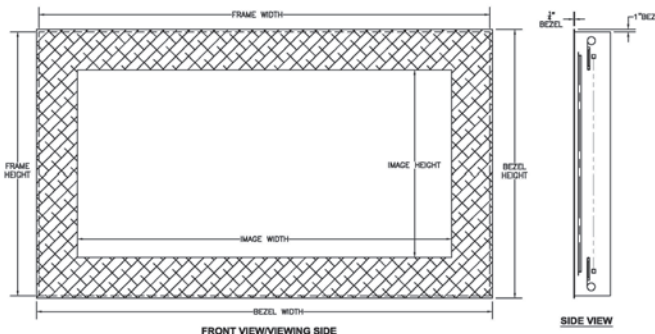

For custom sizes and gains, please consult the WebSA or your local Stewart representative.

RESIDENTIAL

Find your local representative at www.stewartfilmscreen.com/rep