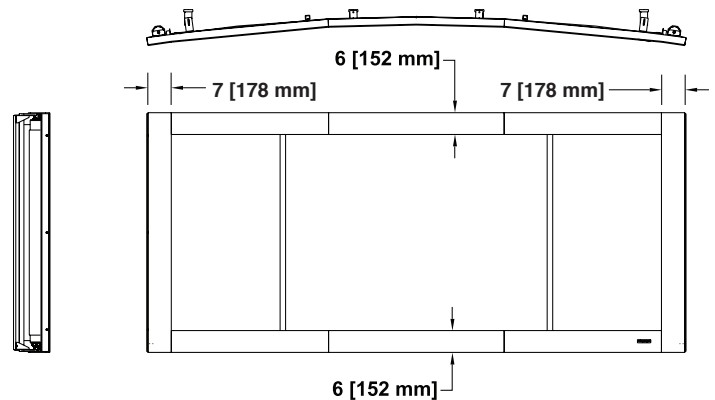

SPECIFICATIONS

Curved aluminum extrusion frame	Included
Vertical masking panels	Included
VeLux™ appliqué finish	Included
Specialized snap-fastening system	Included

MATERIAL

Front projection material	Included
Rear projection material	Optional

PERFORATIONS

Microperf X2	Optional
Acoustically transparent masking panels	Optional

MOTORS (2 motors)

120 Volt	Included
220 Volt	Optional

CONTROL

B.R.I.C. (binary reciprocal intelligent control)	Included

*Includes IR remote and key pad

MOUNTING

Wall mount	Included
Aperture	Optional

FRAME DIMENSIONS

Height	Image Height + 12" (305 mm)
Width	Image Width + 13" (330.2 mm)

(VeLux™ adds .125 to frame o.d.)

FRAME DIMENSIONS

Minimum image size	40" x 96" (1016 mm x 2438 mm)
Maximum image size	57.5" x 138" (1461 mm x 3505 mm)

RADIUS

Up to 108 wide	30'
Up to 138 wide	40'

RESIDENTIAL

Find your local representative at www.stewartfilmscreen.com/rep