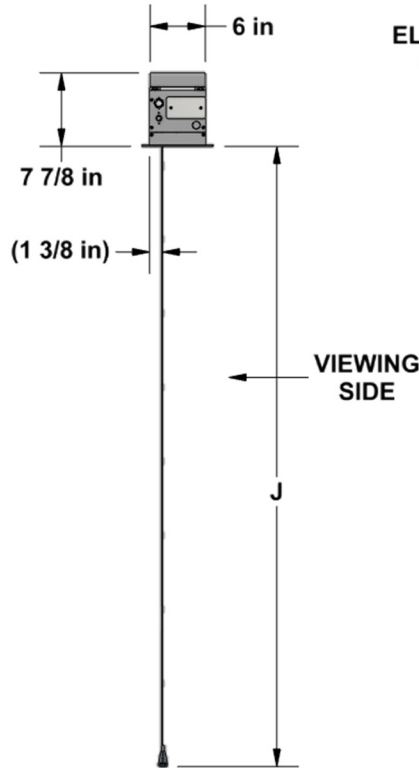

Cima Above Ceiling 16:10 Format

Diagonal (A)	Image Height (B)	Image Width (C)	Overall Length (D)	Top Masking (E)	Side Masking (F)	Bottom Masking (G)	Batten Length (H)	Screen Deploy (J)	Screen Weight
109"	57.5"	92"	115"	6"	5"	2"	104"	67.125"	90 lbs
113"	60"	96"	119"	6"	5"	2"	108"	69.625"	95 lbs
123"	65"	104"	127"	6"	5"	2"	116"	74.625"	105 lbs
130"	69"	110"	133"	6"	5"	2"	122"	78.625"	110 lbs
137"	72.5"	116"	139"	6"	5"	2"	128"	82.125"	115 lbs
109"	57.5"	92"	115"	12"	5"	2"	104"	73.125"	95 lbs
113"	60"	96"	119"	12"	5"	2"	108"	75.625"	100 lbs
123"	65"	104"	127"	12"	5"	2"	116"	80.625"	110 lbs
130"	69"	110"	133"	12"	5"	2"	122"	84.625"	115 lbs
137"	72.5"	116"	139"	12"	5"	2"	128"	88.125"	120 lbs

SIDE VIEW

FRONT VIEW

Diagonal	Case Length (K)	Rough Opening Length (L)	Mounting Hole Spacing (M)
109"	113.5"	114" ± 0.25"	109"
113"	117.5"	118" ± 0.25"	113"
123"	125.5"	126" ± 0.25"	121"
130"	131.5"	132" ± 0.25"	127"
137"	137.5"	138" ± 0.25"	133"