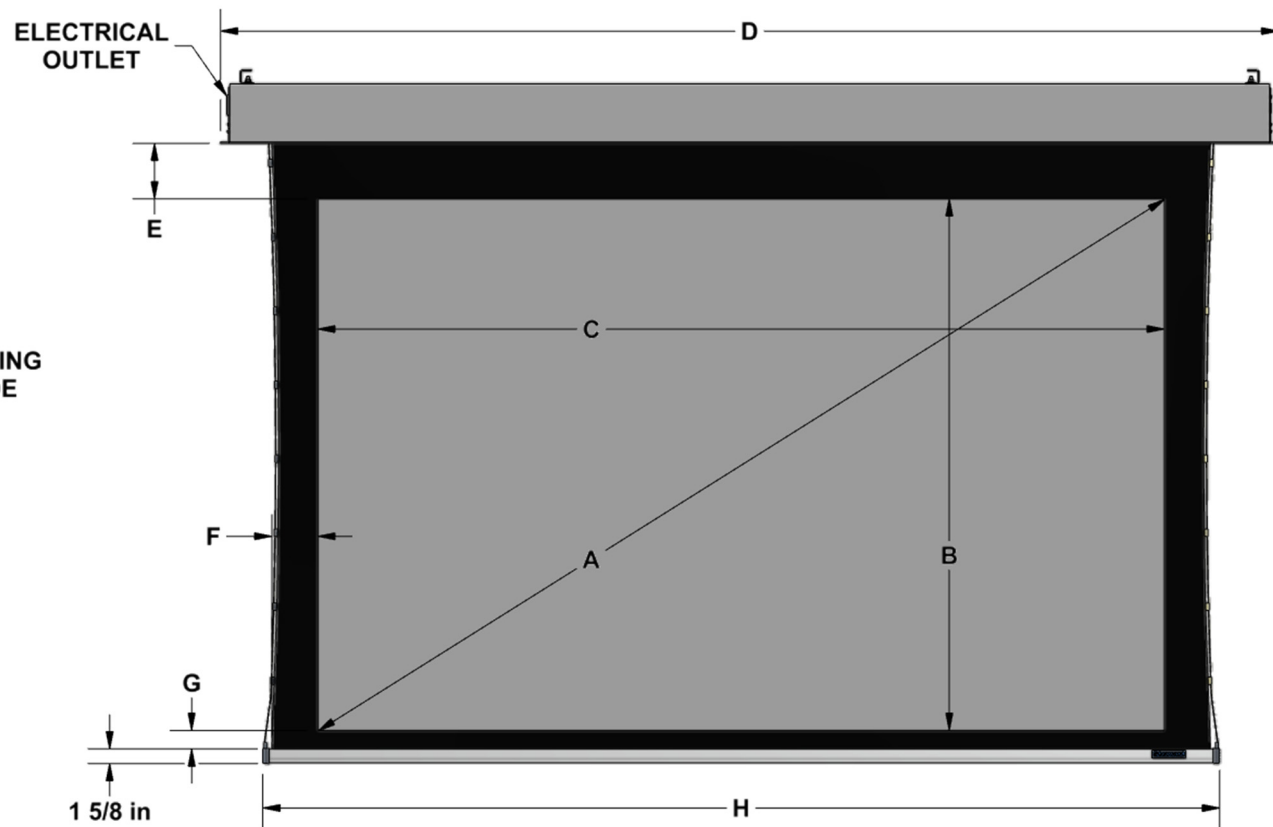

Cima Above Ceiling 16:10 Format

Diagonal (A)	Image Height (B)	Image Width (C)	Overall Length (D)	Top Masking (E)	Side Masking (F)	Bottom Masking (G)	Batten Length (H)	Screen Deploy (J)	Screen Weight
109"	57.5"	92"	115"	6"	5"	2"	104"	67.125"	90 lbs
113"	60"	96"	119"	6"	5"	2"	108"	69.625"	95 lbs
123"	65"	104"	127"	6"	5"	2"	116"	74.625"	105 lbs
130"	69"	110"	133"	6"	5"	2"	122"	78.625"	110 lbs
137"	72.5"	116"	139"	6"	5"	2"	128"	82.125"	115 lbs
109"	57.5"	92"	115"	12"	5"	2"	104"	73.125"	95 lbs
113"	60"	96"	119"	12"	5"	2"	108"	75.625"	100 lbs
123"	65"	104"	127"	12"	5"	2"	116"	80.625"	110 lbs
130"	69"	110"	133"	12"	5"	2"	122"	84.625"	115 lbs
137"	72.5"	116"	139"	12"	5"	2"	128"	88.125"	120 lbs

SIDE VIEW

FRONT VIEW

Diagonal	Case Length (K)	Rough Opening Length (L)	Mounting Hole Spacing (M)
109"	113.5"	114" ± 0.25"	109"
113"	117.5"	118" ± 0.25"	113"
123"	125.5"	126" ± 0.25"	121"
130"	131.5"	132" ± 0.25"	127"
137"	137.5"	138" ± 0.25"	133"