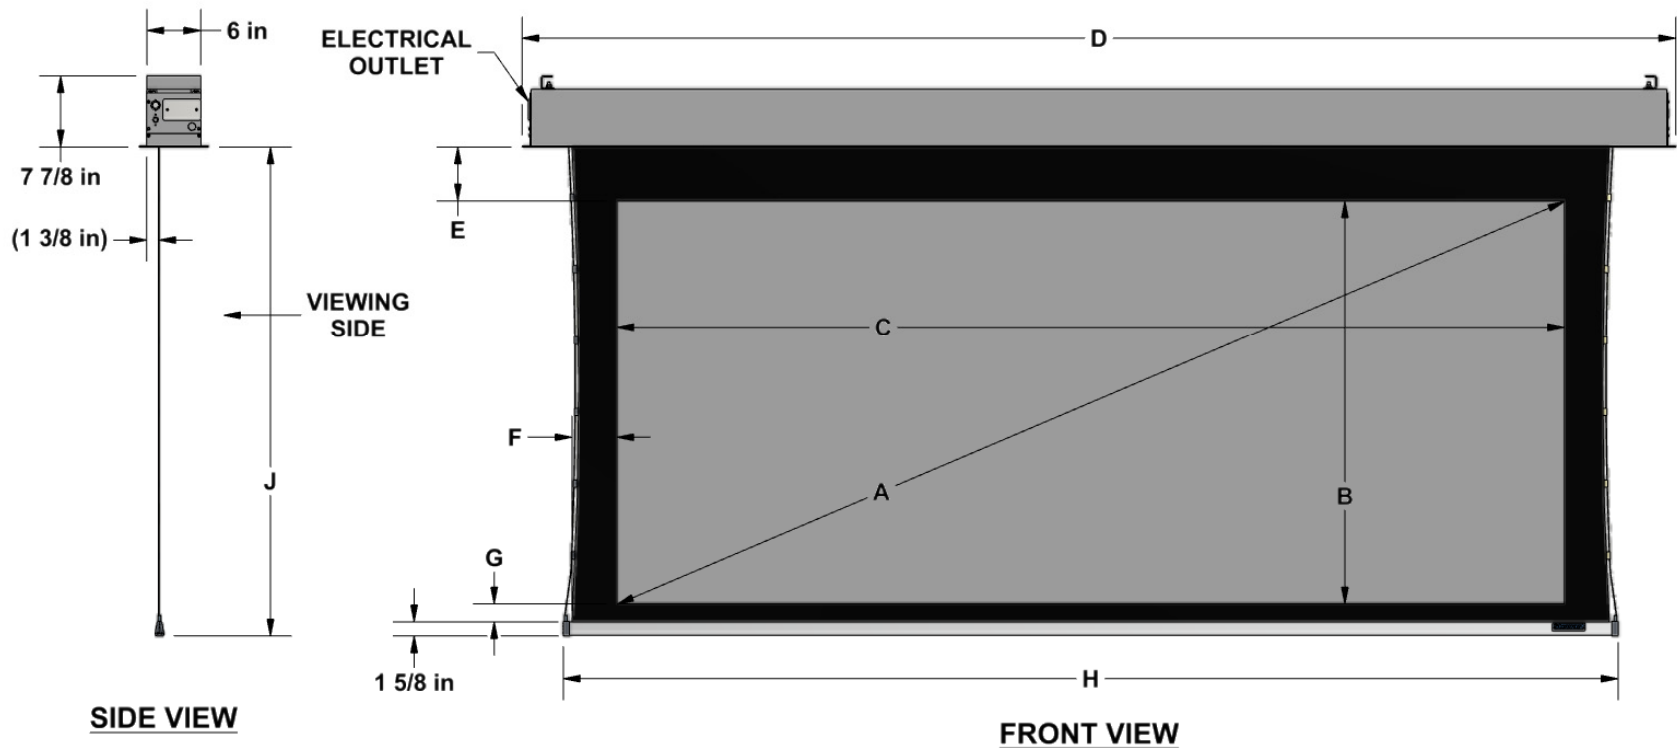

## Cima Above Ceiling 2.35:1 Format

Diagonal (A)	Image Height (B)	Image Width (C)	Overall Length (D)	Top Masking (E)	Side Masking (F)	Bottom Masking (G)	Batten Length (H)	Screen Deploy (J)	Screen Weight
115"	45"	105.75"	128.75"	6"	5"	2"	117.75"	54.625"	90 lbs
125"	49"	115"	138"	6"	5"	2"	127"	58.625"	95 lbs
133"	52"	122.25"	145.25"	6"	5"	2"	134.25"	61.625"	100 lbs
138"	54"	127"	150"	6"	5"	2"	139"	63.625"	105 lbs
153"	60"	141"	164"	6"	5"	2"	153"	69.625"	120 lbs
115"	45"	105.75"	128.75"	12"	5"	2"	117.75"	60.625"	95 lbs
125"	49"	115"	138"	12"	5"	2"	127"	64.625"	100 lbs
133"	52"	122.25"	145.25"	12"	5"	2"	134.25"	67.625"	105 lbs
138"	54"	127"	150"	12"	5"	2"	139"	69.625"	110 lbs
153"	60"	141"	164"	12"	5"	2"	153"	75.625"	125 lbs

Diagonal	Case Length (K)	Rough Opening Length (L)	Mounting Hole Spacing (M)
115"	127.25"	127.75" ± 0.25"	122.75"
125"	136.5"	137" ± 0.25"	132"
133"	143.75"	144.25" ± 0.25"	139.25"
138"	148.5"	149" ± 0.25"	144"
153"	162.5"	163" ± 0.25"	158"

6 3/4 ± 1/4 in  
ROUGH OPENING