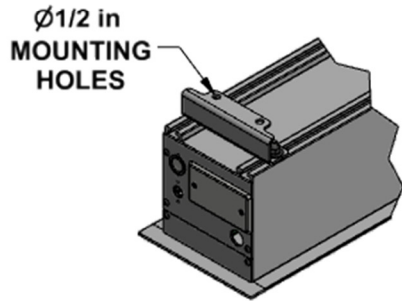

## Cima Above Ceiling 2.35:1 Format

Diagonal (A)	Image Height (B)	Image Width (C)	Overall Length (D)	Top Masking (E)	Side Masking (F)	Bottom Masking (G)	Batten Length (H)	Screen Deploy (J)	Screen Weight
115"	45"	105.75"	128.75"	6"	5"	2"	117.75"	54.625"	90 lbs
125"	49"	115"	138"	6"	5"	2"	127"	58.625"	95 lbs
133"	52"	122.25"	145.25"	6"	5"	2"	134.25"	61.625"	100 lbs
138"	54"	127"	150"	6"	5"	2"	139"	63.625"	105 lbs
153"	60"	141"	164"	6"	5"	2"	153"	69.625"	120 lbs
115"	45"	105.75"	128.75"	12"	5"	2"	117.75"	60.625"	95 lbs
125"	49"	115"	138"	12"	5"	2"	127"	64.625"	100 lbs
133"	52"	122.25"	145.25"	12"	5"	2"	134.25"	67.625"	105 lbs
138"	54"	127"	150"	12"	5"	2"	139"	69.625"	110 lbs
153"	60"	141"	164"	12"	5"	2"	153"	75.625"	125 lbs

Diagonal	Case Length (K)	Rough Opening Length (L)	Mounting Hole Spacing (M)
115"	127.25"	127.75" ± 0.25"	122.75"
125"	136.5"	137" ± 0.25"	132"
133"	143.75"	144.25" ± 0.25"	139.25"
138"	148.5"	149" ± 0.25"	144"
153"	162.5"	163" ± 0.25"	158"