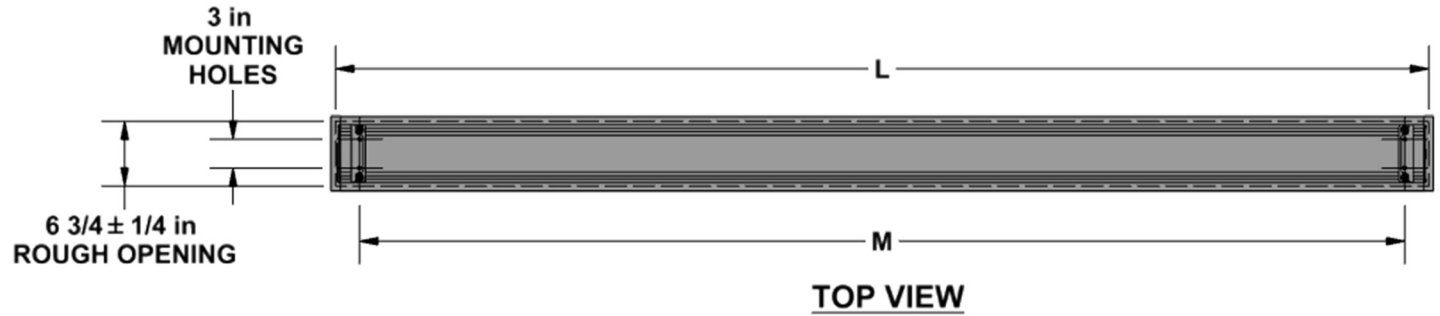

## Cima Above Ceiling 2.35:1 Format

Diagonal (A)	Image Height (B)	Image Width (C)	Overall Length (D)	Top Masking (E)	Side Masking (F)	Bottom Masking (G)	Batten Length (H)	Screen Deploy (J)	Screen Weight
115"	45"	105.75"	128.75"	6"	5"	2"	117.75"	54.625"	90 lbs
125"	49"	115"	138"	6"	5"	2"	127"	58.625"	95 lbs
133"	52"	122.25"	145.25"	6"	5"	2"	134.25"	61.625"	100 lbs
138"	54"	127"	150"	6"	5"	2"	139"	63.625"	105 lbs
153"	60"	141"	164"	6"	5"	2"	153"	69.625"	120 lbs
115"	45"	105.75"	128.75"	12"	5"	2"	117.75"	60.625"	95 lbs
125"	49"	115"	138"	12"	5"	2"	127"	64.625"	100 lbs
133"	52"	122.25"	145.25"	12"	5"	2"	134.25"	67.625"	105 lbs
138"	54"	127"	150"	12"	5"	2"	139"	69.625"	110 lbs
153"	60"	141"	164"	12"	5"	2"	153"	75.625"	125 lbs

Diagonal	Case Length (K)	Rough Opening Length (L)	Mounting Hole Spacing (M)
115"	127.25"	127.75" ± 0.25"	122.75"
125"	136.5"	137" ± 0.25"	132"
133"	143.75"	144.25" ± 0.25"	139.25"
138"	148.5"	149" ± 0.25"	144"
153"	162.5"	163" ± 0.25"	158"

6 3/4 ± 1/4 in  
ROUGH OPENING