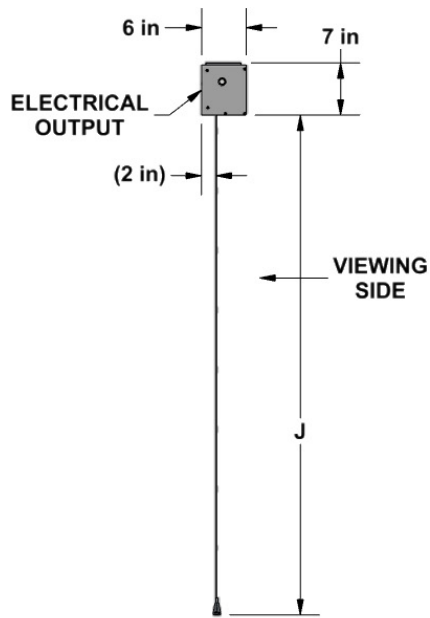

Cima Below Ceiling 16:10 Format

| Diagonal (A) | Image Height (B) | Image Width (C) | Overall Length (D) | Top Masking (E) | Side Masking (F) | Bottom Masking (G) | Batten Length (H) | Screen Deploy (J) | Screen Weight |
|--------------|------------------|-----------------|--------------------|-----------------|------------------|--------------------|-------------------|-------------------|---------------|
| 109" | 57.5" | 92" | 115" | 6" | 5" | 2" | 104" | 67.125" | 90 lbs |
| 113" | 60" | 96" | 119" | 6" | 5" | 2" | 108" | 69.625" | 95 lbs |
| 123" | 65" | 104" | 127" | 6" | 5" | 2" | 116" | 74.625" | 105 lbs |
| 130" | 69" | 110" | 133" | 6" | 5" | 2" | 122" | 78.625" | 110 lbs |
| 137" | 72.5" | 116" | 139" | 6" | 5" | 2" | 128" | 82.125" | 115 lbs |
| 109" | 57.5" | 92" | 115" | 12" | 5" | 2" | 104" | 73.125" | 95 lbs |
| 113" | 60" | 96" | 119" | 12" | 5" | 2" | 108" | 75.625" | 100 lbs |
| 123" | 65" | 104" | 127" | 12" | 5" | 2" | 116" | 80.625" | 110 lbs |
| 130" | 69" | 110" | 133" | 12" | 5" | 2" | 122" | 84.625" | 115 lbs |
| 137" | 72.5" | 116" | 139" | 12" | 5" | 2" | 128" | 88.125" | 120 lbs |

| Diagonal | Case Length (K) | Mounting Hole Spacing (L) |
|----------|-----------------|---------------------------|
| 109" | 112.125" | 114.25" |
| 113" | 116.125" | 118.25" |
| 123" | 124.125" | 126.25" |
| 130" | 130.125" | 132.25" |
| 137" | 136.125" | 138.25" |

Ø1/4 in SLOTTED MOUNTING HOLES

ISO DETAIL VIEW
(NOT TO SCALE)

SIDE VIEW
(NOT TO SCALE)

TOP VIEW

FRONT VIEW
(SCREEN NOT SHOWN)