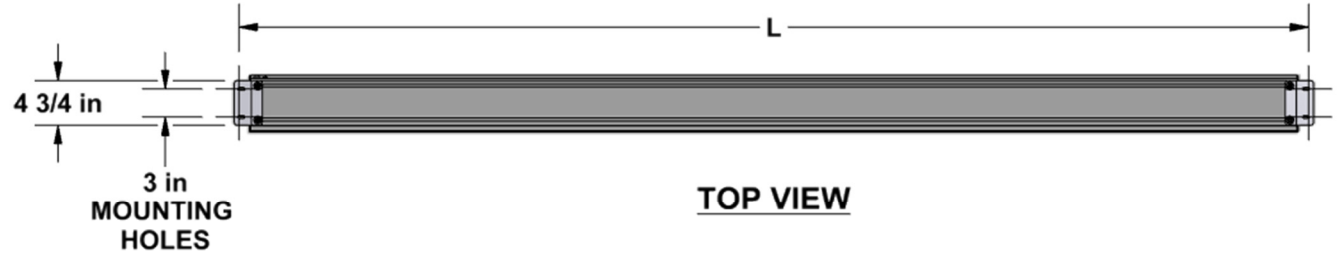

Cima Below Ceiling 16:10 Format

| Diagonal (A) | Image Height (B) | Image Width (C) | Overall Length (D) | Top Masking (E) | Side Masking (F) | Bottom Masking (G) | Batten Length (H) | Screen Deploy (J) | Screen Weight |
|--------------|------------------|-----------------|--------------------|-----------------|------------------|--------------------|-------------------|-------------------|---------------|
| 109" | 57.5" | 92" | 115" | 6" | 5" | 2" | 104" | 67.125" | 90 lbs |
| 113" | 60" | 96" | 119" | 6" | 5" | 2" | 108" | 69.625" | 95 lbs |
| 123" | 65" | 104" | 127" | 6" | 5" | 2" | 116" | 74.625" | 105 lbs |
| 130" | 69" | 110" | 133" | 6" | 5" | 2" | 122" | 78.625" | 110 lbs |
| 137" | 72.5" | 116" | 139" | 6" | 5" | 2" | 128" | 82.125" | 115 lbs |
| 109" | 57.5" | 92" | 115" | 12" | 5" | 2" | 104" | 73.125" | 95 lbs |
| 113" | 60" | 96" | 119" | 12" | 5" | 2" | 108" | 75.625" | 100 lbs |
| 123" | 65" | 104" | 127" | 12" | 5" | 2" | 116" | 80.625" | 110 lbs |
| 130" | 69" | 110" | 133" | 12" | 5" | 2" | 122" | 84.625" | 115 lbs |
| 137" | 72.5" | 116" | 139" | 12" | 5" | 2" | 128" | 88.125" | 120 lbs |

| Diagonal | Case Length (K) | Mounting Hole Spacing (L) |
|----------|-----------------|---------------------------|
| 109" | 112.125" | 114.25" |
| 113" | 116.125" | 118.25" |
| 123" | 124.125" | 126.25" |
| 130" | 130.125" | 132.25" |
| 137" | 136.125" | 138.25" |

Ø1/4 in SLOTTED MOUNTING HOLES

ISO DETAIL VIEW
(NOT TO SCALE)

SIDE VIEW
(NOT TO SCALE)

TOP VIEW

FRONT VIEW
(SCREEN NOT SHOWN)