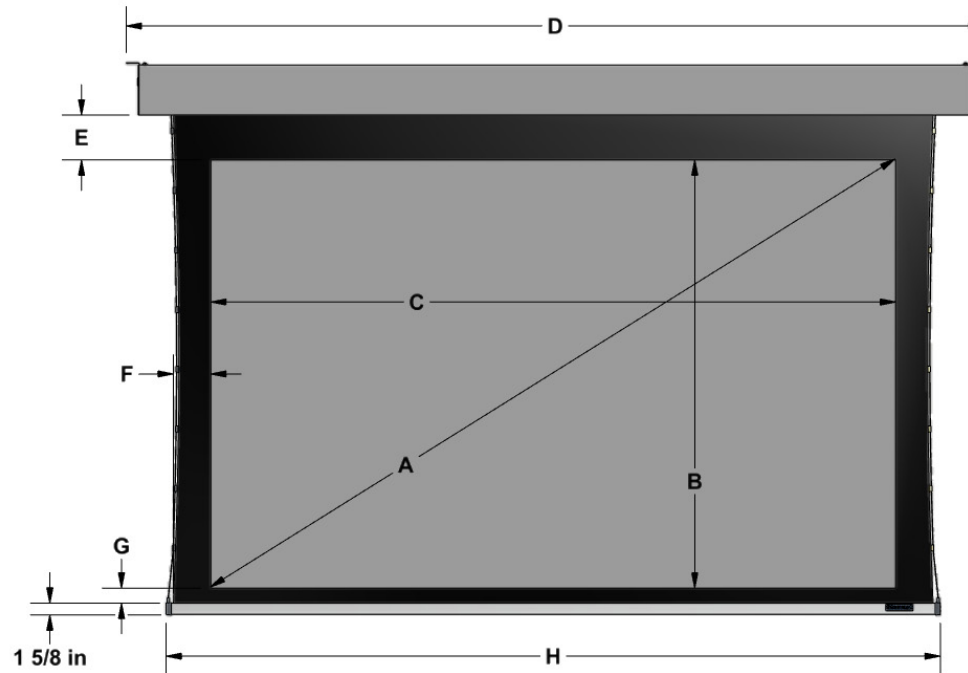

Cima Below Ceiling 16:10 Format

| Diagonal (A) | Image Height (B) | Image Width (C) | Overall Length (D) | Top Masking (E) | Side Masking (F) | Bottom Masking (G) | Batten Length (H) | Screen Deploy (J) | Screen Weight |
|--------------|------------------|-----------------|--------------------|-----------------|------------------|--------------------|-------------------|-------------------|---------------|
| 109" | 57.5" | 92" | 115" | 6" | 5" | 2" | 104" | 67.125" | 90 lbs |
| 113" | 60" | 96" | 119" | 6" | 5" | 2" | 108" | 69.625" | 95 lbs |
| 123" | 65" | 104" | 127" | 6" | 5" | 2" | 116" | 74.625" | 105 lbs |
| 130" | 69" | 110" | 133" | 6" | 5" | 2" | 122" | 78.625" | 110 lbs |
| 137" | 72.5" | 116" | 139" | 6" | 5" | 2" | 128" | 82.125" | 115 lbs |
| 109" | 57.5" | 92" | 115" | 12" | 5" | 2" | 104" | 73.125" | 95 lbs |
| 113" | 60" | 96" | 119" | 12" | 5" | 2" | 108" | 75.625" | 100 lbs |
| 123" | 65" | 104" | 127" | 12" | 5" | 2" | 116" | 80.625" | 110 lbs |
| 130" | 69" | 110" | 133" | 12" | 5" | 2" | 122" | 84.625" | 115 lbs |
| 137" | 72.5" | 116" | 139" | 12" | 5" | 2" | 128" | 88.125" | 120 lbs |

| Diagonal | Case Length (K) | Mounting Hole Spacing (L) |
|----------|-----------------|---------------------------|
| 109" | 112.125" | 114.25" |
| 113" | 116.125" | 118.25" |
| 123" | 124.125" | 126.25" |
| 130" | 130.125" | 132.25" |
| 137" | 136.125" | 138.25" |

Ø1/4 in SLOTTED MOUNTING HOLES

ISO DETAIL VIEW
(NOT TO SCALE)

SIDE VIEW
(NOT TO SCALE)

TOP VIEW

FRONT VIEW
(SCREEN NOT SHOWN)