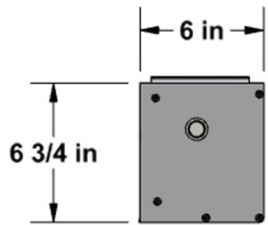

Cima Below Ceiling 16:10 Format

| Diagonal (A) | Image Height (B) | Image Width (C) | Overall Length (D) | Top Masking (E) | Side Masking (F) | Bottom Masking (G) | Batten Length (H) | Screen Deploy (J) | Screen Weight |
|--------------|------------------|-----------------|--------------------|-----------------|------------------|--------------------|-------------------|-------------------|---------------|
| 109" | 57.5" | 92" | 115" | 6" | 5" | 2" | 104" | 67.125" | 90 lbs |
| 113" | 60" | 96" | 119" | 6" | 5" | 2" | 108" | 69.625" | 95 lbs |
| 123" | 65" | 104" | 127" | 6" | 5" | 2" | 116" | 74.625" | 105 lbs |
| 130" | 69" | 110" | 133" | 6" | 5" | 2" | 122" | 78.625" | 110 lbs |
| 137" | 72.5" | 116" | 139" | 6" | 5" | 2" | 128" | 82.125" | 115 lbs |
| 109" | 57.5" | 92" | 115" | 12" | 5" | 2" | 104" | 73.125" | 95 lbs |
| 113" | 60" | 96" | 119" | 12" | 5" | 2" | 108" | 75.625" | 100 lbs |
| 123" | 65" | 104" | 127" | 12" | 5" | 2" | 116" | 80.625" | 110 lbs |
| 130" | 69" | 110" | 133" | 12" | 5" | 2" | 122" | 84.625" | 115 lbs |
| 137" | 72.5" | 116" | 139" | 12" | 5" | 2" | 128" | 88.125" | 120 lbs |

| Diagonal | Case Length (K) | Mounting Hole Spacing (L) |
|----------|-----------------|---------------------------|
| 109" | 112.125" | 114.25" |
| 113" | 116.125" | 118.25" |
| 123" | 124.125" | 126.25" |
| 130" | 130.125" | 132.25" |
| 137" | 136.125" | 138.25" |

Ø1/4 in SLOTTED MOUNTING HOLES

ISO DETAIL VIEW
(NOT TO SCALE)

SIDE VIEW
(NOT TO SCALE)

TOP VIEW

FRONT VIEW
(SCREEN NOT SHOWN)