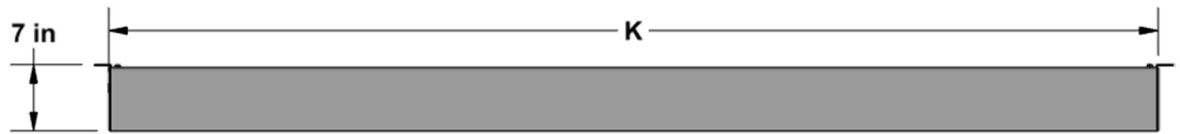

Cima Below Ceiling 16:10 Format

| Diagonal (A) | Image Height (B) | Image Width (C) | Overall Length (D) | Top Masking (E) | Side Masking (F) | Bottom Masking (G) | Batten Length (H) | Screen Deploy (J) | Screen Weight |
|--------------|------------------|-----------------|--------------------|-----------------|------------------|--------------------|-------------------|-------------------|---------------|
| 109" | 57.5" | 92" | 115" | 6" | 5" | 2" | 104" | 67.125" | 90 lbs |
| 113" | 60" | 96" | 119" | 6" | 5" | 2" | 108" | 69.625" | 95 lbs |
| 123" | 65" | 104" | 127" | 6" | 5" | 2" | 116" | 74.625" | 105 lbs |
| 130" | 69" | 110" | 133" | 6" | 5" | 2" | 122" | 78.625" | 110 lbs |
| 137" | 72.5" | 116" | 139" | 6" | 5" | 2" | 128" | 82.125" | 115 lbs |
| 109" | 57.5" | 92" | 115" | 12" | 5" | 2" | 104" | 73.125" | 95 lbs |
| 113" | 60" | 96" | 119" | 12" | 5" | 2" | 108" | 75.625" | 100 lbs |
| 123" | 65" | 104" | 127" | 12" | 5" | 2" | 116" | 80.625" | 110 lbs |
| 130" | 69" | 110" | 133" | 12" | 5" | 2" | 122" | 84.625" | 115 lbs |
| 137" | 72.5" | 116" | 139" | 12" | 5" | 2" | 128" | 88.125" | 120 lbs |

| Diagonal | Case Length (K) | Mounting Hole Spacing (L) |
|----------|-----------------|---------------------------|
| 109" | 112.125" | 114.25" |
| 113" | 116.125" | 118.25" |
| 123" | 124.125" | 126.25" |
| 130" | 130.125" | 132.25" |
| 137" | 136.125" | 138.25" |

Ø1/4 in SLOTTED MOUNTING HOLES

ISO DETAIL VIEW
(NOT TO SCALE)

SIDE VIEW
(NOT TO SCALE)

TOP VIEW

FRONT VIEW
(SCREEN NOT SHOWN)