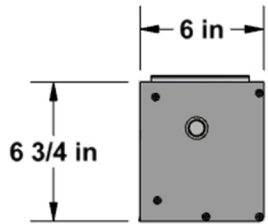

## Cima Below Ceiling 2.35:1 Format

Diagonal (A)	Image Height (B)	Image Width (C)	Overall Length (D)	Top Masking (E)	Side Masking (F)	Bottom Masking (G)	Batten Length (H)	Screen Deploy (J)	Screen Weight
115"	45"	105.75"	128.75"	6"	5"	2"	117.75"	54.625"	90 lbs
125"	49"	115"	138"	6"	5"	2"	127"	58.625"	95 lbs
133"	52"	122.25"	145.25"	6"	5"	2"	134.25"	61.625"	100 lbs
138"	54"	127"	150"	6"	5"	2"	139"	63.625"	105 lbs
153"	60"	141"	164"	6"	5"	2"	153"	69.625"	120 lbs
115"	45"	105.75"	128.75"	12"	5"	2"	117.75"	60.625"	95 lbs
125"	49"	115"	138"	12"	5"	2"	127"	64.625"	100 lbs
133"	52"	122.25"	145.25"	12"	5"	2"	134.25"	67.625"	105 lbs
138"	54"	127"	150"	12"	5"	2"	139"	69.625"	110 lbs
153"	60"	141"	164"	12"	5"	2"	153"	75.625"	125 lbs

Diagonal	Case Length (K)	Mounting Hole Spacing (L)
115"	125.875"	128"
125"	135.125"	137.25"
133"	142.375"	144.5"
138"	147.125"	149.25"
153"	161.125"	163.25"

Ø1/4 in SLOTTED MOUNTING HOLES

**ISO DETAIL VIEW**  
(NOT TO SCALE)

**SIDE VIEW**  
(NOT TO SCALE)

**TOP VIEW**

**FRONT VIEW**  
(SCREEN NOT SHOWN)