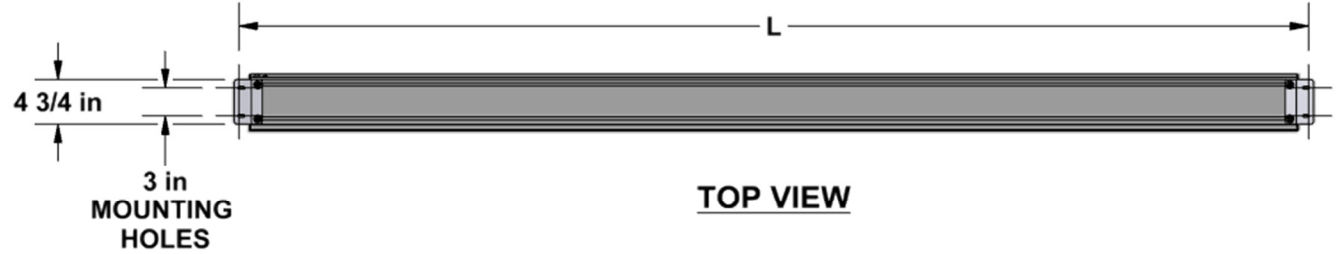

## Cima Below Ceiling 2.35:1 Format

Diagonal (A)	Image Height (B)	Image Width (C)	Overall Length (D)	Top Masking (E)	Side Masking (F)	Bottom Masking (G)	Batten Length (H)	Screen Deploy (J)	Screen Weight
115"	45"	105.75"	128.75"	6"	5"	2"	117.75"	54.625"	90 lbs
125"	49"	115"	138"	6"	5"	2"	127"	58.625"	95 lbs
133"	52"	122.25"	145.25"	6"	5"	2"	134.25"	61.625"	100 lbs
138"	54"	127"	150"	6"	5"	2"	139"	63.625"	105 lbs
153"	60"	141"	164"	6"	5"	2"	153"	69.625"	120 lbs
115"	45"	105.75"	128.75"	12"	5"	2"	117.75"	60.625"	95 lbs
125"	49"	115"	138"	12"	5"	2"	127"	64.625"	100 lbs
133"	52"	122.25"	145.25"	12"	5"	2"	134.25"	67.625"	105 lbs
138"	54"	127"	150"	12"	5"	2"	139"	69.625"	110 lbs
153"	60"	141"	164"	12"	5"	2"	153"	75.625"	125 lbs

Diagonal	Case Length (K)	Mounting Hole Spacing (L)
115"	125.875"	128"
125"	135.125"	137.25"
133"	142.375"	144.5"
138"	147.125"	149.25"
153"	161.125"	163.25"

Ø1/4 in SLOTTED MOUNTING HOLES

**ISO DETAIL VIEW**  
(NOT TO SCALE)

**SIDE VIEW**  
(NOT TO SCALE)

**TOP VIEW**

**FRONT VIEW**  
(SCREEN NOT SHOWN)