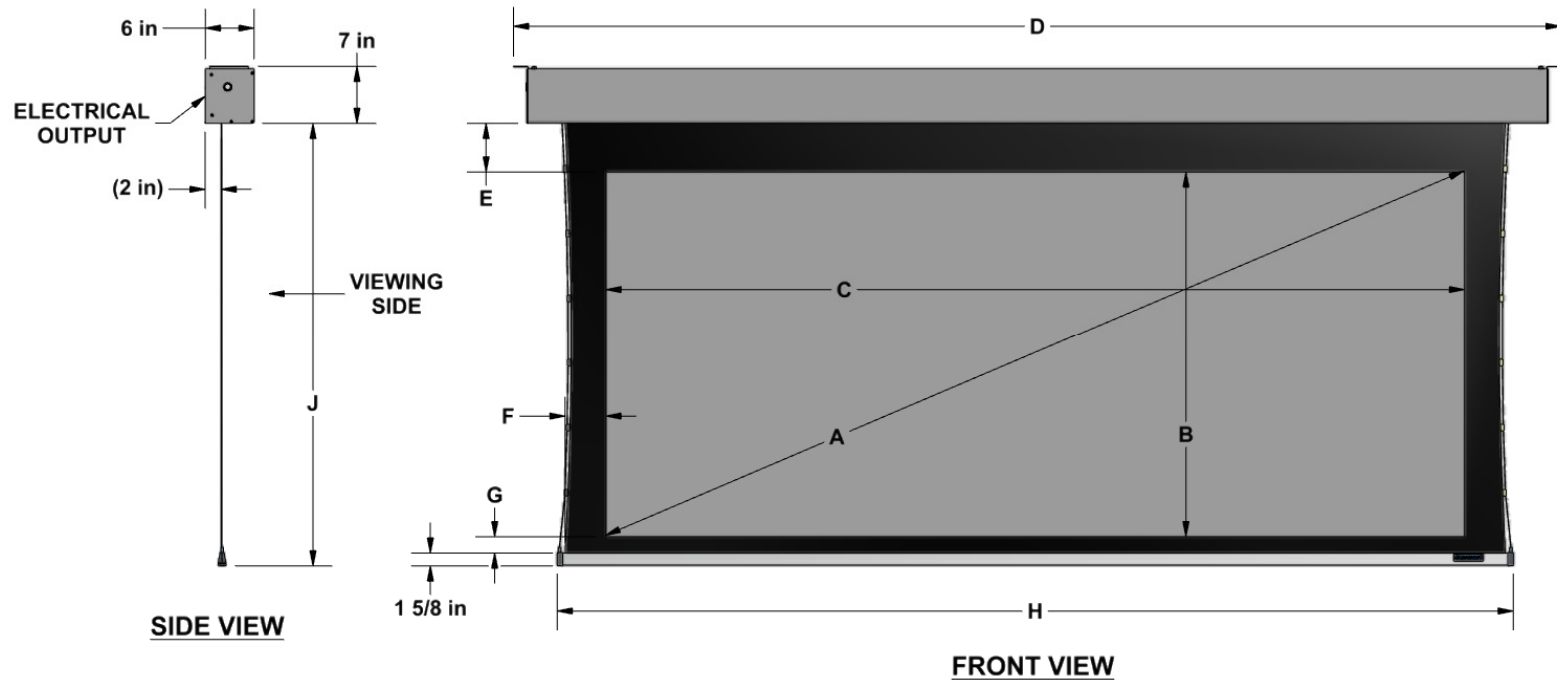

## Cima Below Ceiling 2.35:1 Format

Diagonal (A)	Image Height (B)	Image Width (C)	Overall Length (D)	Top Masking (E)	Side Masking (F)	Bottom Masking (G)	Batten Length (H)	Screen Deploy (J)	Screen Weight
115"	45"	105.75"	128.75"	6"	5"	2"	117.75"	54.625"	90 lbs
125"	49"	115"	138"	6"	5"	2"	127"	58.625"	95 lbs
133"	52"	122.25"	145.25"	6"	5"	2"	134.25"	61.625"	100 lbs
138"	54"	127"	150"	6"	5"	2"	139"	63.625"	105 lbs
153"	60"	141"	164"	6"	5"	2"	153"	69.625"	120 lbs
115"	45"	105.75"	128.75"	12"	5"	2"	117.75"	60.625"	95 lbs
125"	49"	115"	138"	12"	5"	2"	127"	64.625"	100 lbs
133"	52"	122.25"	145.25"	12"	5"	2"	134.25"	67.625"	105 lbs
138"	54"	127"	150"	12"	5"	2"	139"	69.625"	110 lbs
153"	60"	141"	164"	12"	5"	2"	153"	75.625"	125 lbs

Diagonal	Case Length (K)	Mounting Hole Spacing (L)
115"	125.875"	128"
125"	135.125"	137.25"
133"	142.375"	144.5"
138"	147.125"	149.25"
153"	161.125"	163.25"

Ø1/4 in SLOTTED MOUNTING HOLES

**ISO DETAIL VIEW**  
(NOT TO SCALE)

**SIDE VIEW**  
(NOT TO SCALE)

**TOP VIEW**

**FRONT VIEW**  
(SCREEN NOT SHOWN)