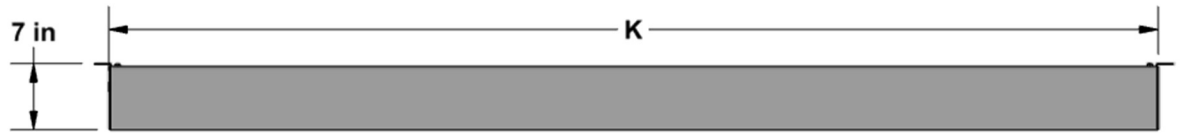

## Cima Below Ceiling 2.35:1 Format

Diagonal (A)	Image Height (B)	Image Width (C)	Overall Length (D)	Top Masking (E)	Side Masking (F)	Bottom Masking (G)	Batten Length (H)	Screen Deploy (J)	Screen Weight
115"	45"	105.75"	128.75"	6"	5"	2"	117.75"	54.625"	90 lbs
125"	49"	115"	138"	6"	5"	2"	127"	58.625"	95 lbs
133"	52"	122.25"	145.25"	6"	5"	2"	134.25"	61.625"	100 lbs
138"	54"	127"	150"	6"	5"	2"	139"	63.625"	105 lbs
153"	60"	141"	164"	6"	5"	2"	153"	69.625"	120 lbs
115"	45"	105.75"	128.75"	12"	5"	2"	117.75"	60.625"	95 lbs
125"	49"	115"	138"	12"	5"	2"	127"	64.625"	100 lbs
133"	52"	122.25"	145.25"	12"	5"	2"	134.25"	67.625"	105 lbs
138"	54"	127"	150"	12"	5"	2"	139"	69.625"	110 lbs
153"	60"	141"	164"	12"	5"	2"	153"	75.625"	125 lbs

Diagonal	Case Length (K)	Mounting Hole Spacing (L)
115"	125.875"	128"
125"	135.125"	137.25"
133"	142.375"	144.5"
138"	147.125"	149.25"
153"	161.125"	163.25"

Ø1/4 in SLOTTED MOUNTING HOLES

**ISO DETAIL VIEW**  
(NOT TO SCALE)

**SIDE VIEW**  
(NOT TO SCALE)

**TOP VIEW**

**FRONT VIEW**  
(SCREEN NOT SHOWN)