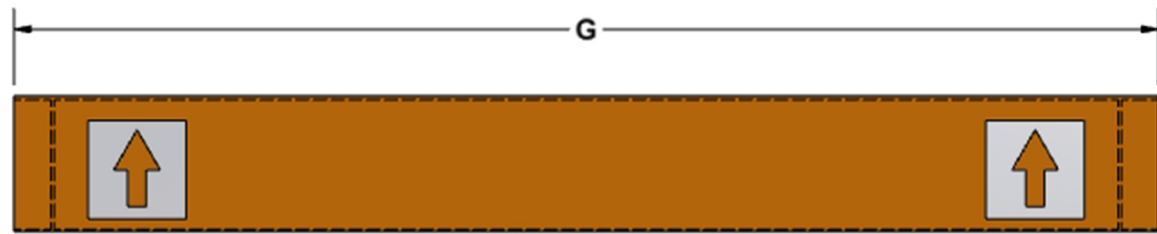

Cima Fixed Frame 16:10 Format

Diagonal (A)	Image Height (B)	Image Width (C)	Overall Height (D)	Overall Width (E)	Screen Weight
109"	57.5"	92"	62.5"	97"	45 lbs
113"	60"	96"	65"	101"	50 lbs
123"	65"	104"	70"	109"	55 lbs
130"	69"	110"	74"	115"	60 lbs
137"	72.5"	116"	77.5"	121"	65 lbs

Diagonal	Hanging Bar Length (F)
109"	49.5"
113"	65.5"
123"	65.5"
130"	65.5"
137"	65.5"

BACK VIEW

TOP FRAME

BOTTOM FRAME

Diagonal	Shipping Crate Length (G)	Shipping Weight
109"	103"	55 lbs
113"	107"	60 lbs
123"	115"	65 lbs
130"	121"	70 lbs
137"	127"	75 lbs

SHIPPING CRATE VIEWS