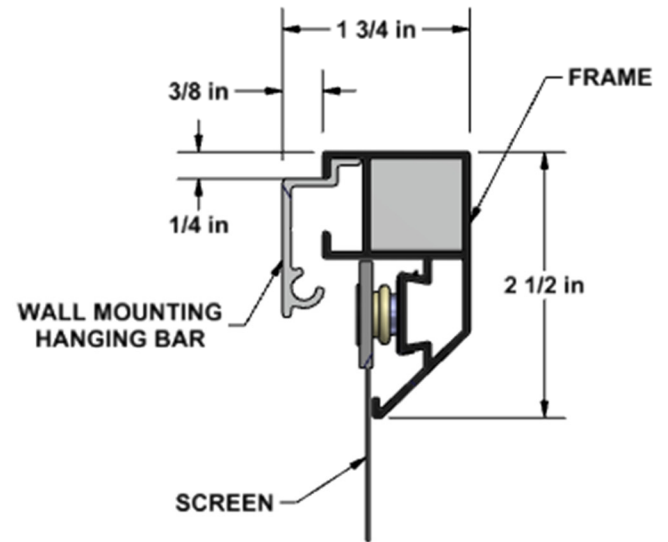

Cima Fixed Frame 16:10 Format

Diagonal (A)	Image Height (B)	Image Width (C)	Overall Height (D)	Overall Width (E)	Screen Weight
109"	57.5"	92"	62.5"	97"	45 lbs
113"	60"	96"	65"	101"	50 lbs
123"	65"	104"	70"	109"	55 lbs
130"	69"	110"	74"	115"	60 lbs
137"	72.5"	116"	77.5"	121"	65 lbs

Diagonal	Hanging Bar Length (F)
109"	49.5"
113"	65.5"
123"	65.5"
130"	65.5"
137"	65.5"

BACK VIEW

TOP FRAME

BOTTOM FRAME

Diagonal	Shipping Crate Length (G)	Shipping Weight
109"	103"	55 lbs
113"	107"	60 lbs
123"	115"	65 lbs
130"	121"	70 lbs
137"	127"	75 lbs