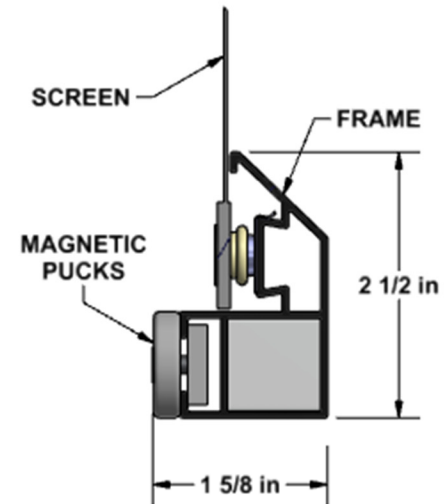

Cima Fixed Frame 16:10 Format

Diagonal (A)	Image Height (B)	Image Width (C)	Overall Height (D)	Overall Width (E)	Screen Weight
109"	57.5"	92"	62.5"	97"	45 lbs
113"	60"	96"	65"	101"	50 lbs
123"	65"	104"	70"	109"	55 lbs
130"	69"	110"	74"	115"	60 lbs
137"	72.5"	116"	77.5"	121"	65 lbs

Diagonal	Hanging Bar Length (F)
109"	49.5"
113"	65.5"
123"	65.5"
130"	65.5"
137"	65.5"

BACK VIEW

TOP FRAME

BOTTOM FRAME

Diagonal	Shipping Crate Length (G)	Shipping Weight
109"	103"	55 lbs
113"	107"	60 lbs
123"	115"	65 lbs
130"	121"	70 lbs
137"	127"	75 lbs