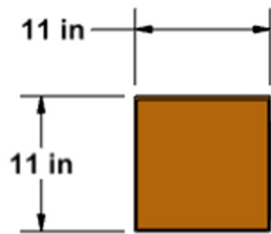

Cima Fixed Frame 16:10 Format

Diagonal (A)	Image Height (B)	Image Width (C)	Overall Height (D)	Overall Width (E)	Screen Weight
109"	57.5"	92"	62.5"	97"	45 lbs
113"	60"	96"	65"	101"	50 lbs
123"	65"	104"	70"	109"	55 lbs
130"	69"	110"	74"	115"	60 lbs
137"	72.5"	116"	77.5"	121"	65 lbs

Diagonal	Hanging Bar Length (F)
109"	49.5"
113"	65.5"
123"	65.5"
130"	65.5"
137"	65.5"

BACK VIEW

TOP FRAME

BOTTOM FRAME

Diagonal	Shipping Crate Length (G)	Shipping Weight
109"	103"	55 lbs
113"	107"	60 lbs
123"	115"	65 lbs
130"	121"	70 lbs
137"	127"	75 lbs