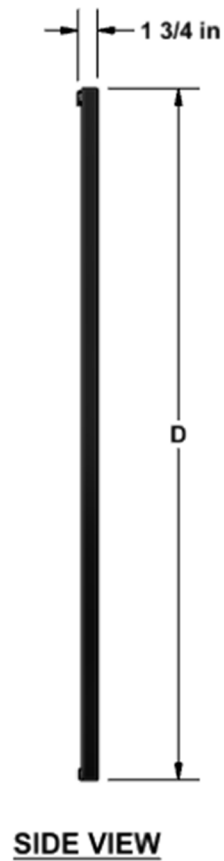

Cima Fixed Frame 16:10 Format

Diagonal (A)	Image Height (B)	Image Width (C)	Overall Height (D)	Overall Width (E)	Screen Weight
109"	57.5"	92"	62.5"	97"	45 lbs
113"	60"	96"	65"	101"	50 lbs
123"	65"	104"	70"	109"	55 lbs
130"	69"	110"	74"	115"	60 lbs
137"	72.5"	116"	77.5"	121"	65 lbs

Diagonal	Hanging Bar Length (F)
109"	49.5"
113"	65.5"
123"	65.5"
130"	65.5"
137"	65.5"

BACK VIEW

TOP FRAME

BOTTOM FRAME

Diagonal	Shipping Crate Length (G)	Shipping Weight
109"	103"	55 lbs
113"	107"	60 lbs
123"	115"	65 lbs
130"	121"	70 lbs
137"	127"	75 lbs

SHIPPING CRATE VIEWS