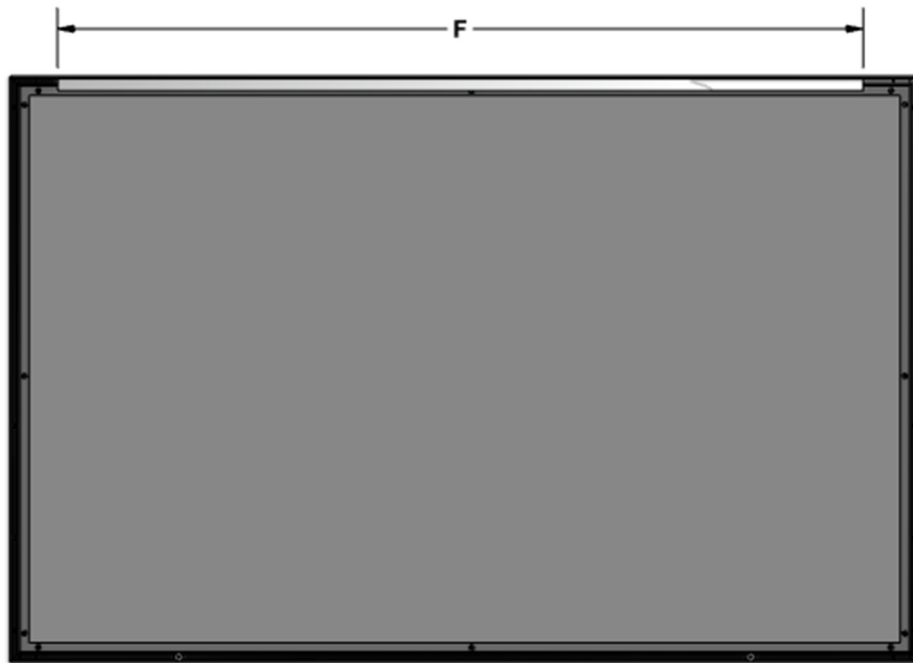

Cima Fixed Frame 16:10 Format

Diagonal (A)	Image Height (B)	Image Width (C)	Overall Height (D)	Overall Width (E)	Screen Weight
109"	57.5"	92"	62.5"	97"	45 lbs
113"	60"	96"	65"	101"	50 lbs
123"	65"	104"	70"	109"	55 lbs
130"	69"	110"	74"	115"	60 lbs
137"	72.5"	116"	77.5"	121"	65 lbs

Diagonal	Hanging Bar Length (F)
109"	49.5"
113"	65.5"
123"	65.5"
130"	65.5"
137"	65.5"

BACK VIEW

TOP FRAME

BOTTOM FRAME

Diagonal	Shipping Crate Length (G)	Shipping Weight
109"	103"	55 lbs
113"	107"	60 lbs
123"	115"	65 lbs
130"	121"	70 lbs
137"	127"	75 lbs