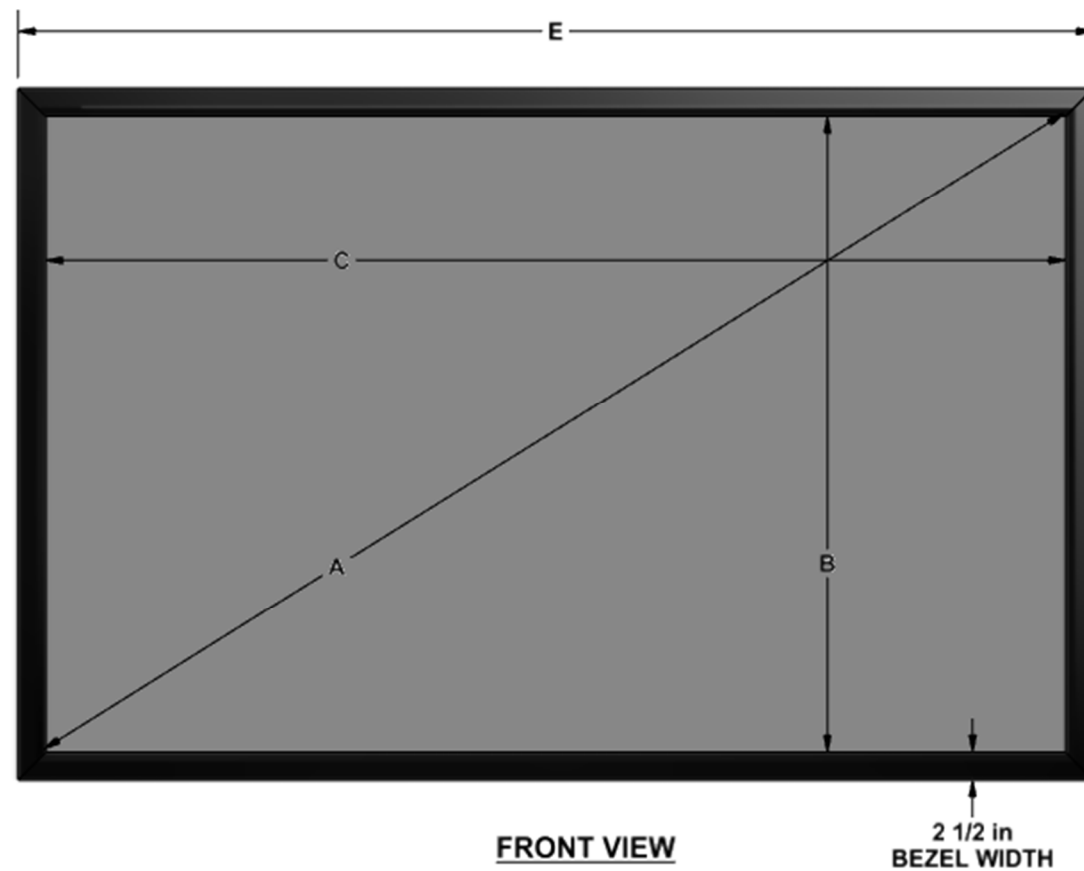

Cima Fixed Frame 16:10 Format

Diagonal (A)	Image Height (B)	Image Width (C)	Overall Height (D)	Overall Width (E)	Screen Weight
109"	57.5"	92"	62.5"	97"	45 lbs
113"	60"	96"	65"	101"	50 lbs
123"	65"	104"	70"	109"	55 lbs
130"	69"	110"	74"	115"	60 lbs
137"	72.5"	116"	77.5"	121"	65 lbs

Diagonal	Hanging Bar Length (F)
109"	49.5"
113"	65.5"
123"	65.5"
130"	65.5"
137"	65.5"

BACK VIEW

TOP FRAME

BOTTOM FRAME

Diagonal	Shipping Crate Length (G)	Shipping Weight
109"	103"	55 lbs
113"	107"	60 lbs
123"	115"	65 lbs
130"	121"	70 lbs
137"	127"	75 lbs

SHIPPING CRATE VIEWS