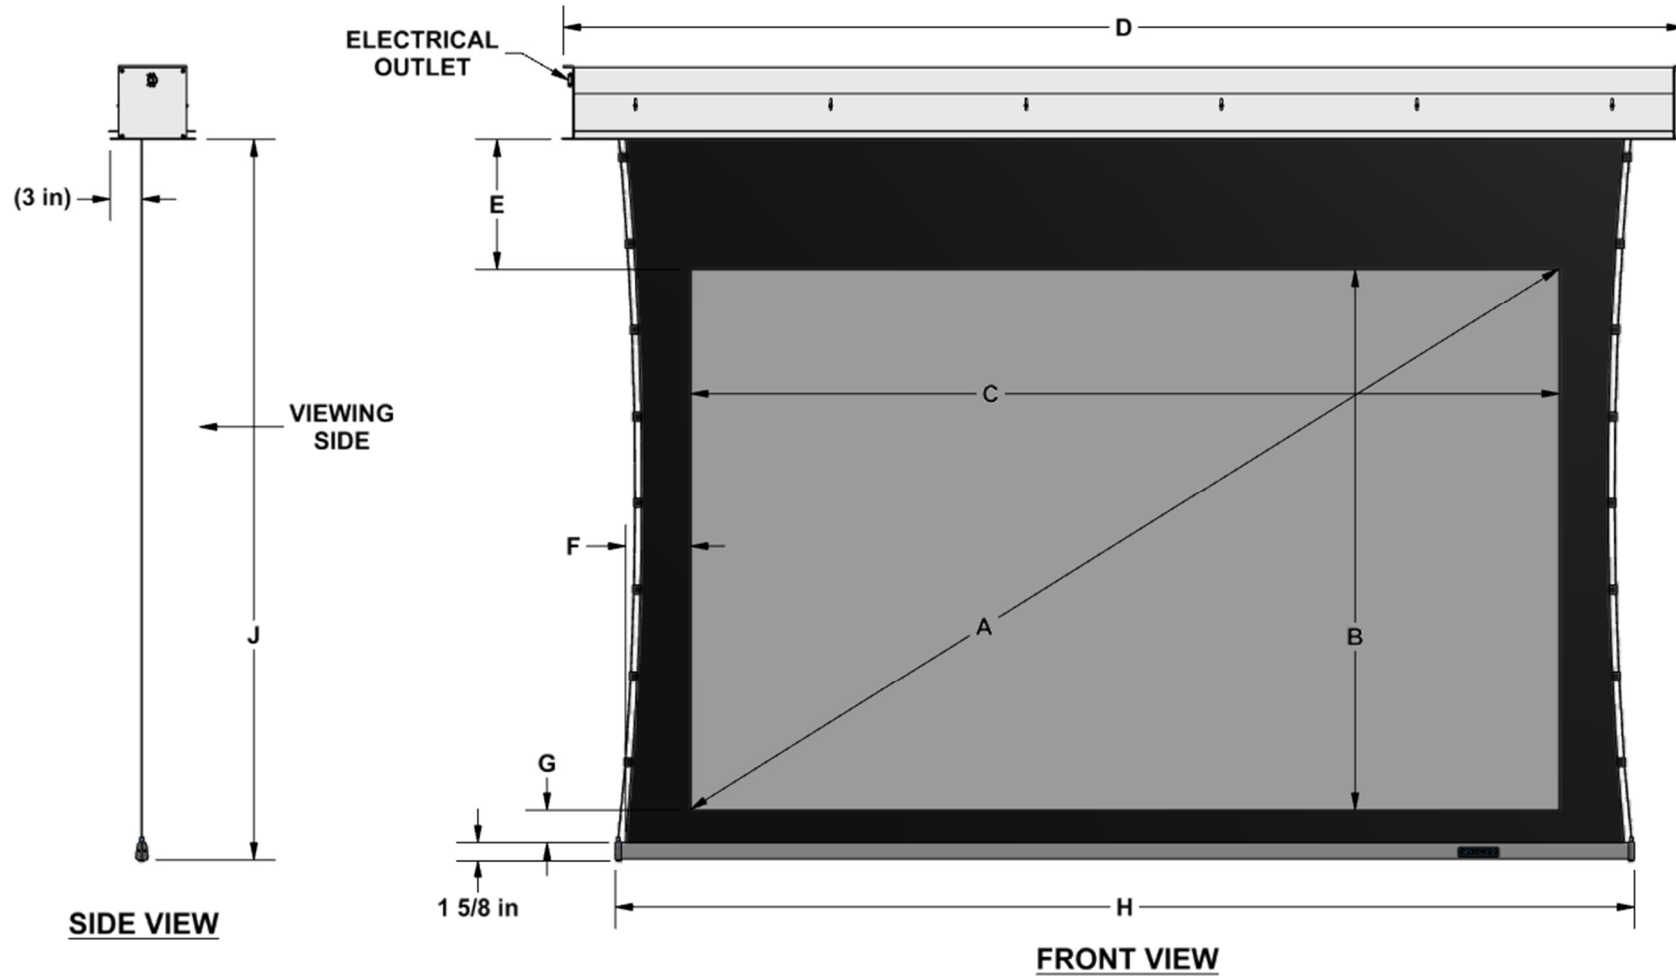

Visionary 16:10 Format

Diagonal (A)	Image Height (B)	Image Width (C)	Overall Length (D)	Top Masking (E)	Side Masking (F)	Bottom Masking (G)	Batten Length (H)	Screen Deploy (J)	Screen Weight
94"	50"	80"	101.5"	12"	5"	2"	92"	65.625"	90 lbs
109"	57.5"	92"	113.5"	12"	5"	2"	104"	73.125"	95 lbs
123"	65"	104"	127.5"	12"	6"	2"	118"	80.625"	105 lbs
130"	69"	110"	133.5"	12"	6"	2"	124"	84.625"	110 lbs

Diagonal	Mounting Hole Spacing (K)	Rough Opening Length (L)	Screen Slot Length (M)
94"	100.5"	101.25"	94.5"
109"	112.5"	113.25"	106.5"
123"	126.5"	127.25"	120.5"
130"	132.5"	133.25"	126.5"

Diagonal	Shipping Crate Length (M)	Shipping Weight
94"	116"	100 lbs
109"	128"	105 lbs
123"	142"	115 lbs
130"	148"	120 lbs