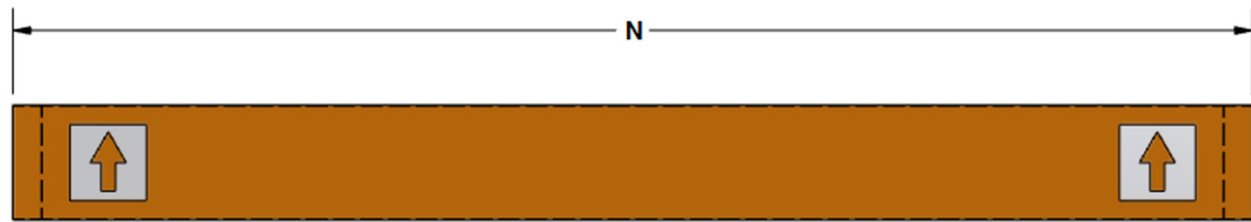

Visionary 16:10 Format

Diagonal (A)	Image Height (B)	Image Width (C)	Overall Length (D)	Top Masking (E)	Side Masking (F)	Bottom Masking (G)	Batten Length (H)	Screen Deploy (J)	Screen Weight
94"	50"	80"	101.5"	12"	5"	2"	92"	65.625"	90 lbs
109"	57.5"	92"	113.5"	12"	5"	2"	104"	73.125"	95 lbs
123"	65"	104"	127.5"	12"	6"	2"	118"	80.625"	105 lbs
130"	69"	110"	133.5"	12"	6"	2"	124"	84.625"	110 lbs

Diagonal	Mounting Hole Spacing (K)	Rough Opening Length (L)	Screen Slot Length (M)
94"	100.5"	101.25"	94.5"
109"	112.5"	113.25"	106.5"
123"	126.5"	127.25"	120.5"
130"	132.5"	133.25"	126.5"

Diagonal	Shipping Crate Length (M)	Shipping Weight
94"	116"	100 lbs
109"	128"	105 lbs
123"	142"	115 lbs
130"	148"	120 lbs