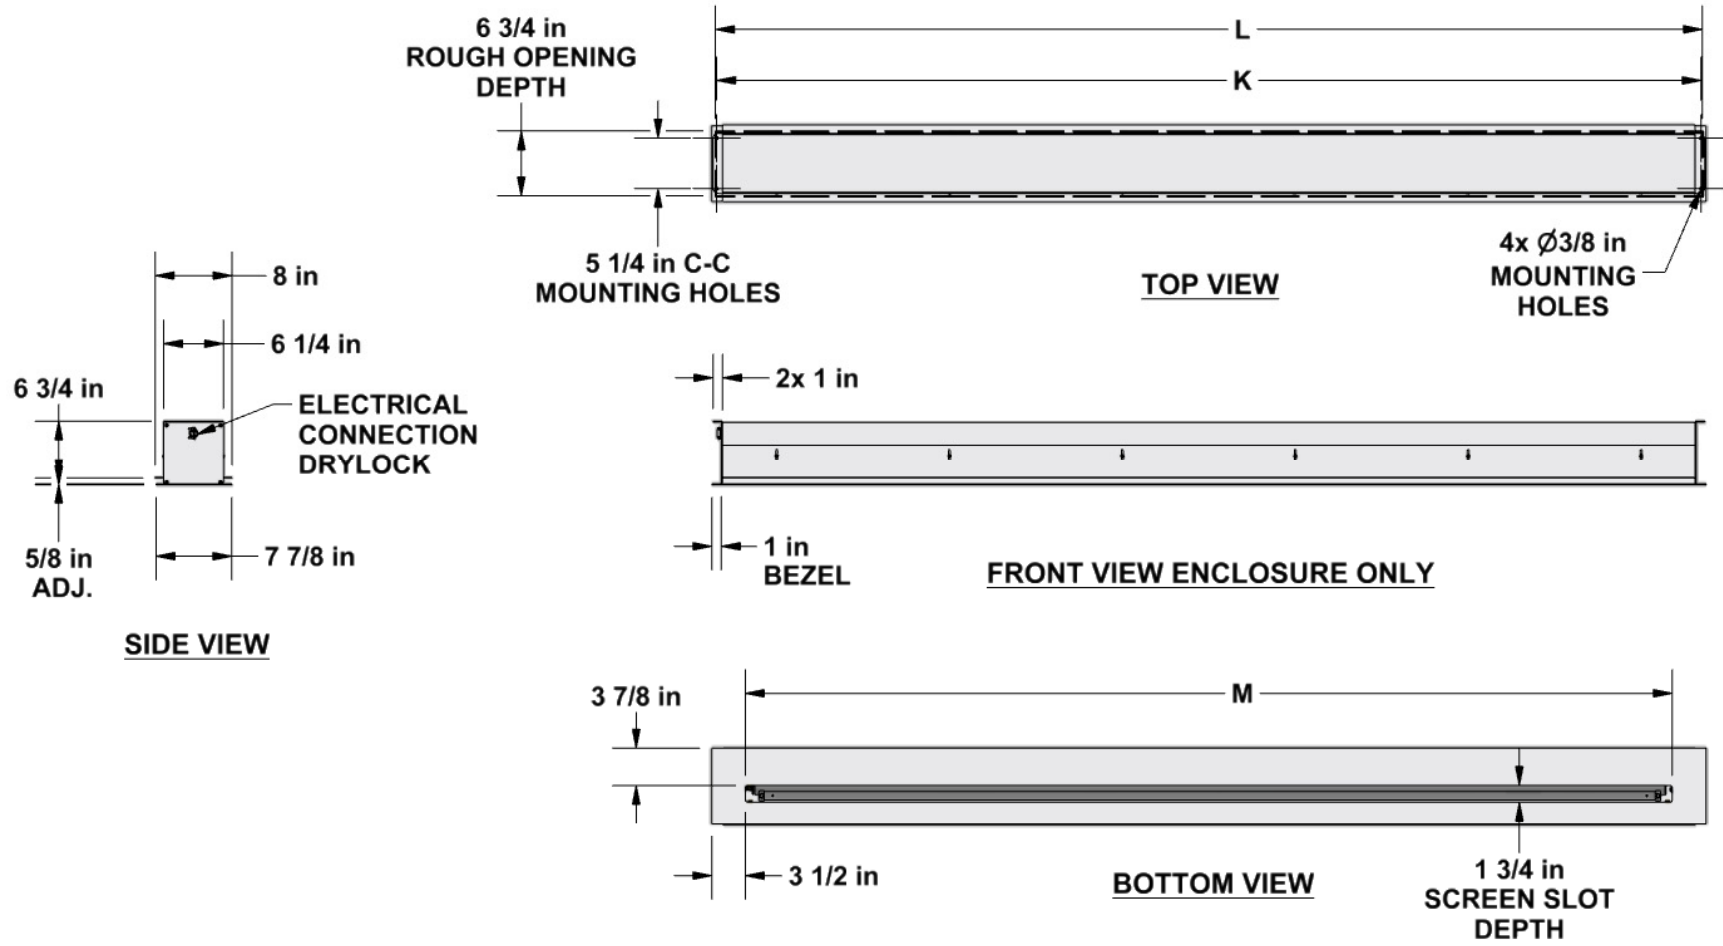

Visionary 16:10 Format

Diagonal (A)	Image Height (B)	Image Width (C)	Overall Length (D)	Top Masking (E)	Side Masking (F)	Bottom Masking (G)	Batten Length (H)	Screen Deploy (J)	Screen Weight
94"	50"	80"	101.5"	12"	5"	2"	92"	65.625"	90 lbs
109"	57.5"	92"	113.5"	12"	5"	2"	104"	73.125"	95 lbs
123"	65"	104"	127.5"	12"	6"	2"	118"	80.625"	105 lbs
130"	69"	110"	133.5"	12"	6"	2"	124"	84.625"	110 lbs

Diagonal	Mounting Hole Spacing (K)	Rough Opening Length (L)	Screen Slot Length (M)
94"	100.5"	101.25"	94.5"
109"	112.5"	113.25"	106.5"
123"	126.5"	127.25"	120.5"
130"	132.5"	133.25"	126.5"

Diagonal	Shipping Crate Length (M)	Shipping Weight
94"	116"	100 lbs
109"	128"	105 lbs
123"	142"	115 lbs
130"	148"	120 lbs

SHIPPING CRATE VIEWS