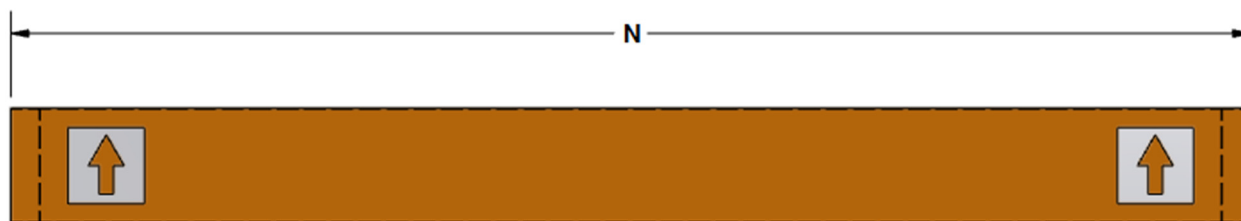

# Visionary 16:9 Format

Diagonal (A)	Image Height (B)	Image Width (C)	Overall Length (D)	Top Masking (E)	Side Masking (F)	Bottom Masking (G)	Batten Length (H)	Screen Deploy (J)	Screen Weight
100"	49"	87"	108.5"	12"	5"	2"	99"	64.625"	90 lbs
110"	54"	96"	117.5"	12"	5"	2"	108"	69.625"	95 lbs
123"	60"	107"	128.5"	12"	5"	2"	119"	75.625"	105 lbs
135"	66"	118"	141.5"	12"	6"	2"	132"	81.625"	110 lbs

Diagonal	Mounting Hole Spacing (K)	Rough Opening Length (L)	Screen Slot Length (M)
100"	107.5"	108.25"	101.5"
110"	116.5"	117.25"	110.5"
123"	127.5"	128.25"	121.5"
135"	140.5"	141.25"	134.5"

Diagonal	Shipping Crate Length (M)	Shipping Weight
100"	123"	100 lbs
110"	132"	105 lbs
123"	143"	115 lbs
135"	156"	120 lbs