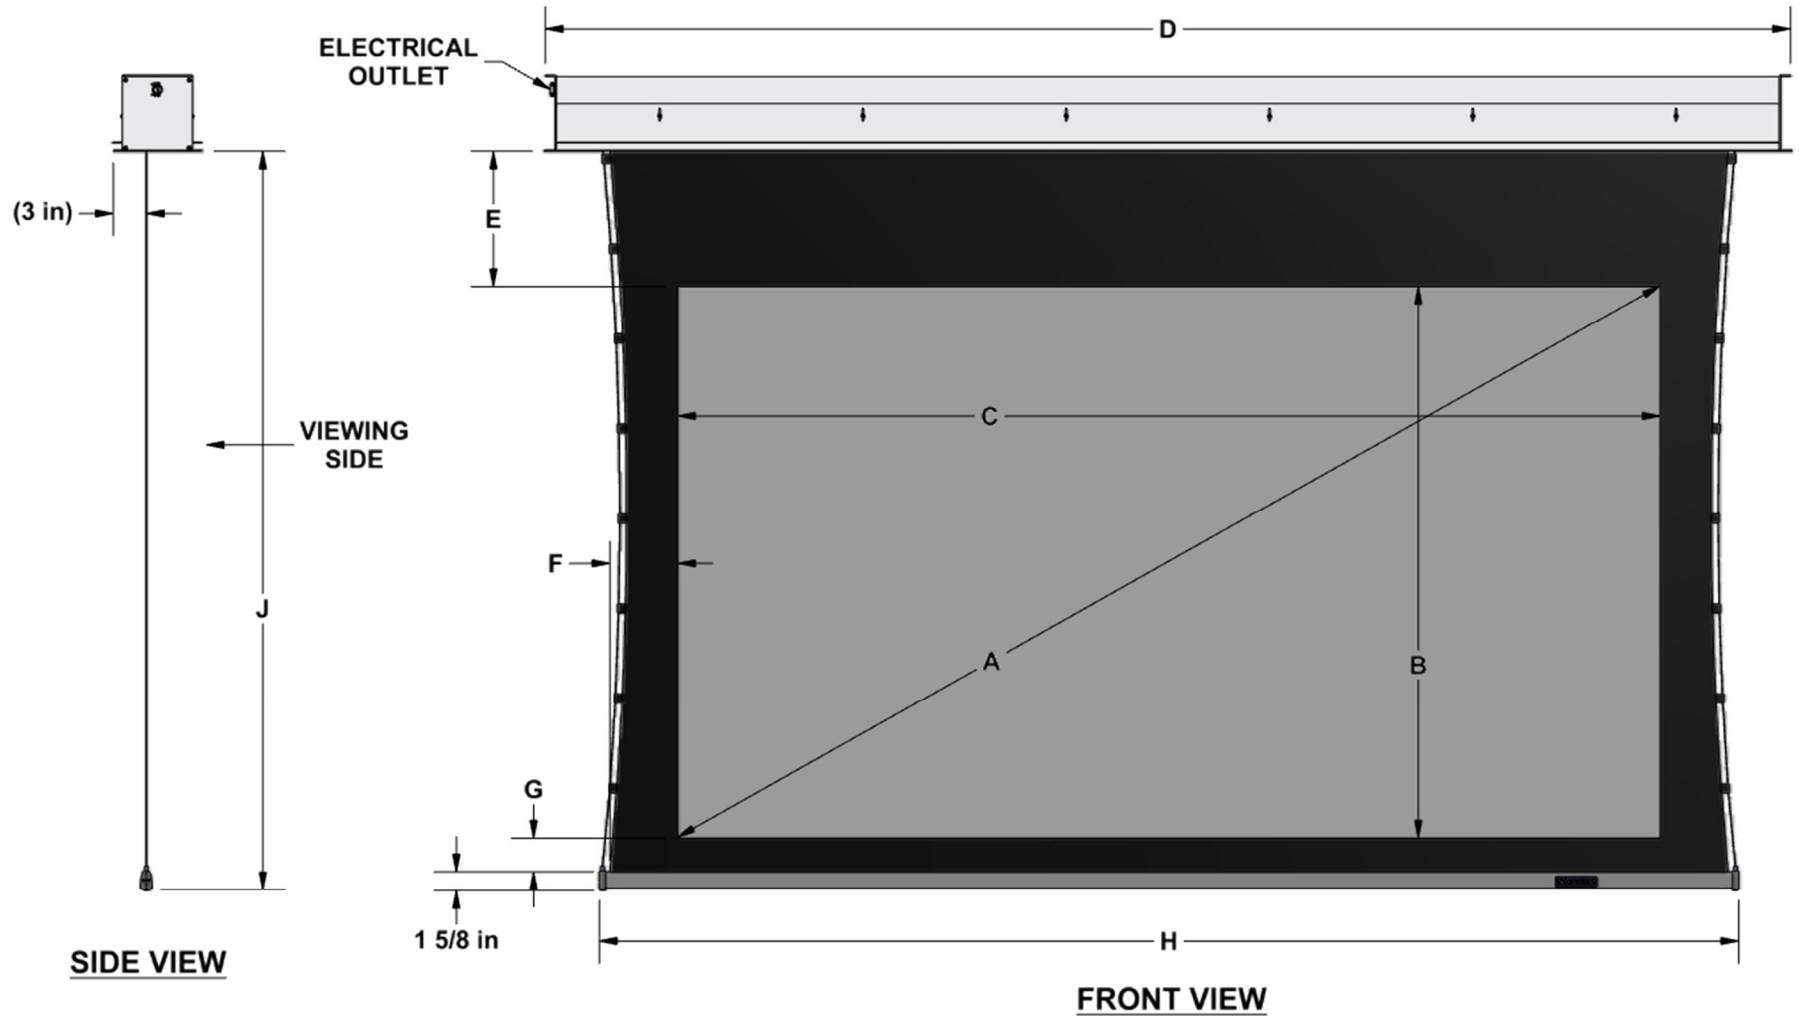

# Visionary 16:9 Format

Diagonal (A)	Image Height (B)	Image Width (C)	Overall Length (D)	Top Masking (E)	Side Masking (F)	Bottom Masking (G)	Batten Length (H)	Screen Deploy (J)	Screen Weight
100"	49"	87"	108.5"	12"	5"	2"	99"	64.625"	90 lbs
110"	54"	96"	117.5"	12"	5"	2"	108"	69.625"	95 lbs
123"	60"	107"	128.5"	12"	5"	2"	119"	75.625"	105 lbs
135"	66"	118"	141.5"	12"	6"	2"	132"	81.625"	110 lbs

Diagonal	Mounting Hole Spacing (K)	Rough Opening Length (L)	Screen Slot Length (M)
100"	107.5"	108.25"	101.5"
110"	116.5"	117.25"	110.5"
123"	127.5"	128.25"	121.5"
135"	140.5"	141.25"	134.5"

Diagonal	Shipping Crate Length (M)	Shipping Weight
100"	123"	100 lbs
110"	132"	105 lbs
123"	143"	115 lbs
135"	156"	120 lbs