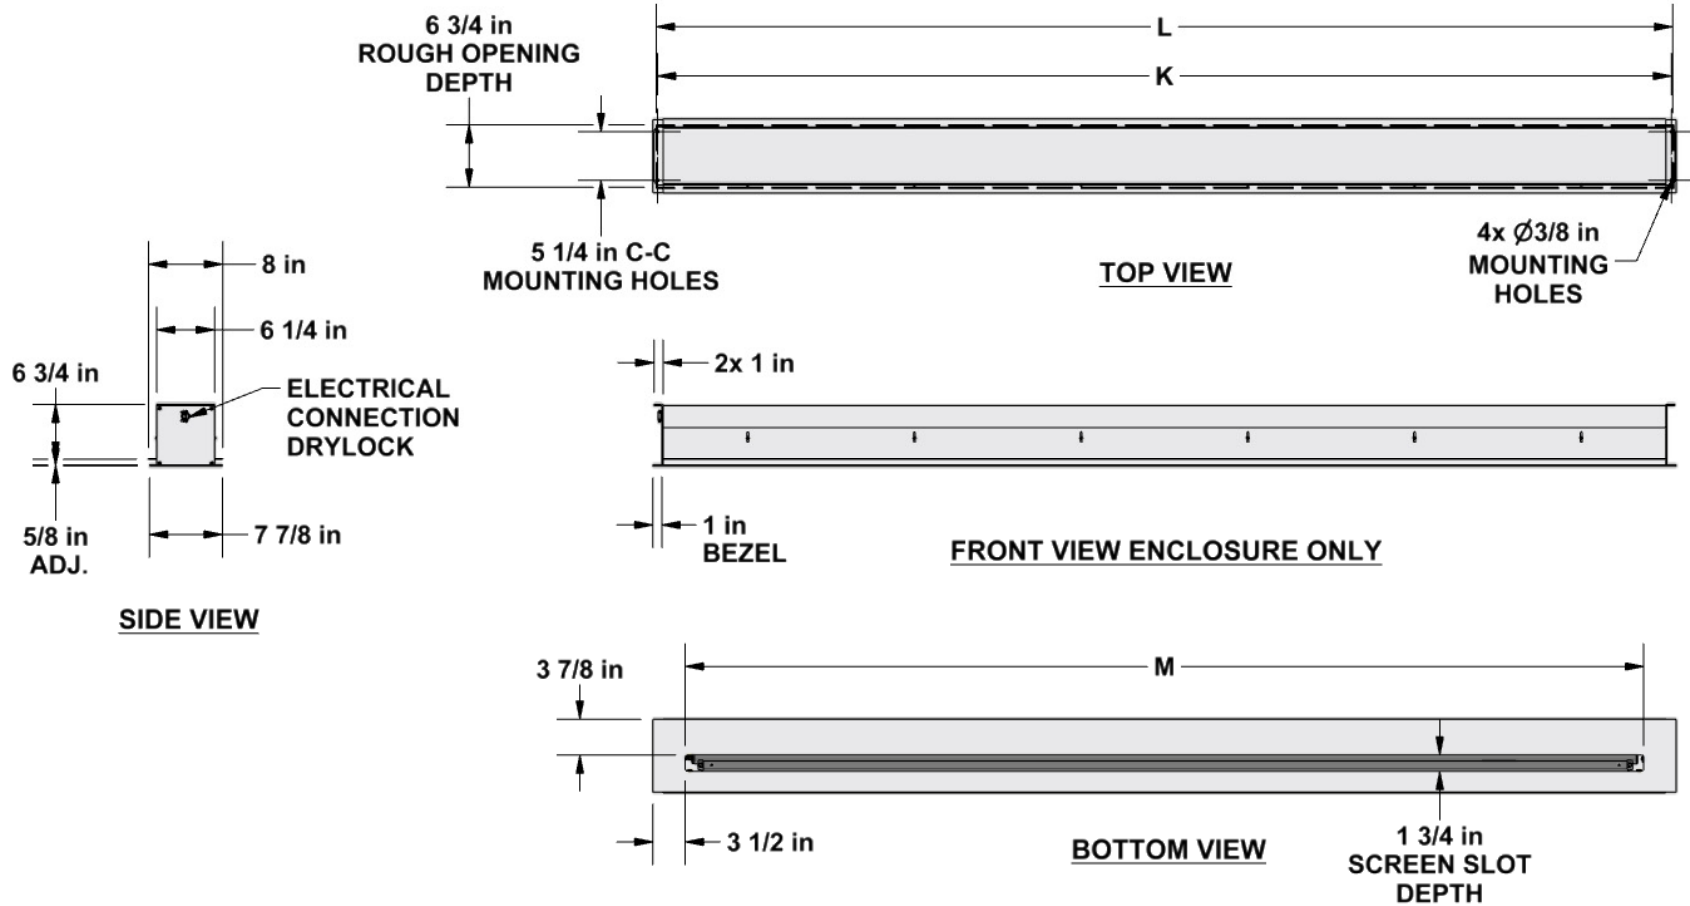

# Visionary 16:9 Format

Diagonal (A)	Image Height (B)	Image Width (C)	Overall Length (D)	Top Masking (E)	Side Masking (F)	Bottom Masking (G)	Batten Length (H)	Screen Deploy (J)	Screen Weight
100"	49"	87"	108.5"	12"	5"	2"	99"	64.625"	90 lbs
110"	54"	96"	117.5"	12"	5"	2"	108"	69.625"	95 lbs
123"	60"	107"	128.5"	12"	5"	2"	119"	75.625"	105 lbs
135"	66"	118"	141.5"	12"	6"	2"	132"	81.625"	110 lbs

Diagonal	Mounting Hole Spacing (K)	Rough Opening Length (L)	Screen Slot Length (M)
100"	107.5"	108.25"	101.5"
110"	116.5"	117.25"	110.5"
123"	127.5"	128.25"	121.5"
135"	140.5"	141.25"	134.5"

Diagonal	Shipping Crate Length (M)	Shipping Weight
100"	123"	100 lbs
110"	132"	105 lbs
123"	143"	115 lbs
135"	156"	120 lbs

SHIPPING CRATE VIEWS