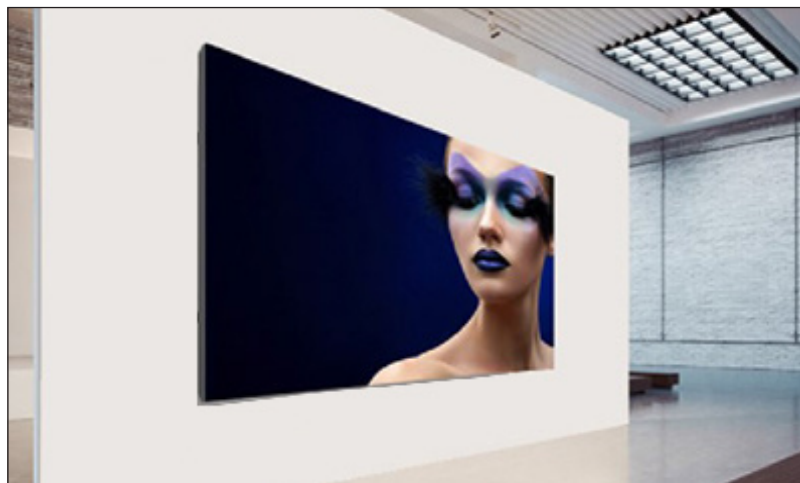

Balón Series

Borderless, or Minimally Bordered Fixed Frame Screen System

A fixed frame, borderless or minimally bordered screen system

Stewart
FILMSCREEN

The Reference for Stunning™

BALÓN SERIES SPECIFICATIONS

ATTRIBUTES	BALÓN BORDERLESS	BALÓN EDGE
Base MSRP (USA Only)*	\$2,776	\$2,815
Max. Image Height	108"	108"
Max. Image Width	192"	192"
Max. Image Diagonal	220 ¼"	220 ¼"
Max. Frame Height	108"	108 ¾"
Max. Frame Width	192"	192 ¾"
Frame Depth	1 ½"	1 ½"
Mounting Options	Wall	
Perforation Options	MicroPerf X ² THX Ultra / CinemaPerf	
Optional Features	LED Lighting	

*Established by quoting the smallest size screen available without any upgrades or optional features.

Producers of Professional Projection Screens

The **Balón Series** featuring impeccable fit and finish is the most progressive fixed frame projection screen system available in the market. Choose **Balón Borderless** for zero edge or **Balón Edge** with a minimalistic ½ inch border. These two screens offer the best framing system available and fast, easy assembly – all with keeping the image plane within one inch of the wall's surface.