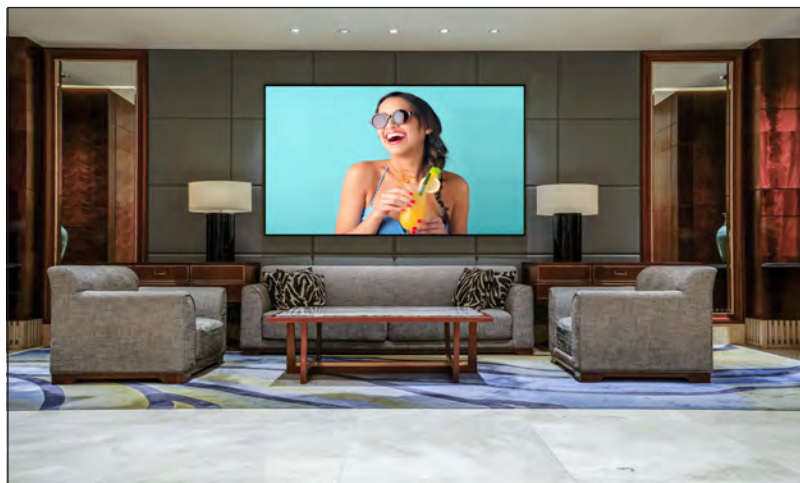

Balón Series

Borderless, or Minimally Bordered Fixed Frame Screen System

A fixed frame, borderless or minimally bordered screen system

Stewart
FILMSCREEN

The Reference for Stunning™

BALÓN SERIES SPECIFICATIONS

ATTRIBUTES	BALÓN BORDERLESS	BALÓN EDGE
Base MSRP (USA Only)*	\$2,270	\$2,303
Max. Image Height	108"	108"
Max. Image Width	192"	192"
Max. Image Diagonal	220 ¼"	220 ¼"
Max. Frame Height	108"	108 ¾"
Max. Frame Width	192"	192 ¾"
Frame Depth	1 ½"	1 ½"
Mounting Options	Wall	
Perforation Options	MicroPerf X ² THX Ultra / CinemaPerf	
Optional Features	LED Lighting	

*Established by quoting the smallest size screen available without any upgrades or optional features.

Producers of Professional Projection Screens

The **Balón Series** featuring impeccable fit and finish is the most progressive fixed frame projection screen system available in the market. Choose **Balón Borderless** for zero edge or **Balón Edge** with a minimalistic ½ inch border. These two screens offer the best framing system available and fast, easy assembly – all with keeping the image plane within one inch of the wall's surface.