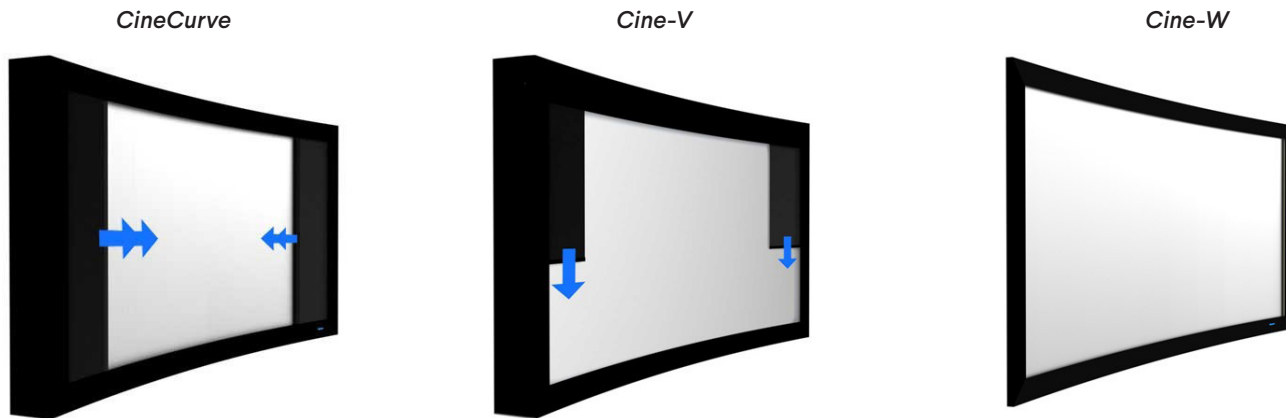

CineCurve

Curved, Fixed Frame Screen System with Various Masking Options

Experience true, 16K+ immersion
with these award winning, curved screens

Stewart
FILMSCREEN

The Reference for Stunning™

CINECURVE SPECIFICATIONS

ATTRIBUTES	CINECURVE	CINECURVE 200	CINECURVE 300	CINE-V	CINE-V 200	CINE-V 300	CINE-W
Base MSRP (USA Only)*	\$18,362	\$24,740	\$33,193	\$12,291	\$15,614	\$17,583	\$4,009
Max. Image Height	60"	72"	90"	61 ¼"	73 ¼"	84"	81 ¾"
Max. Image Width	144"	173"	216"	144"	172"	197 ½"	192"
Max. Image Diagonal	156"	187"	234"	156"	187"	215"	209"
Max. Frame Height	73"	87"	110"	77"	88"	108"	93"
Max. Frame Width	159"	192"	249"	157"	191"	219"	203"
Max. Frame Depth	11"	12"	15"	11"	13"	17"	11"
Mounting Options	Floor			Aperture / Floor			Wall / Aperture
Perforation Options	MicroPerf X ² THX Ultra / CinemaPerf						
Control Systems	CVM			VICS / LVC			NA
Max. Presets	24			2			NA
Motors	120V / 220-240V						NA

*Established by quoting the smallest size screen available without any upgrades or optional features.

Thoughtfully and thoroughly engineered, **CineCurve** is a curved frame system with optional independent, digitally controlled masking panels which matte the vertical edges of the screen accurately and with continuous variability. Additionally, we offer a wide range of acoustically transparent, masking fabrics. Each fabric is balanced for optimal sonic and visual performance. **CineCurve** furnishes cinematic envelopment reminiscent of the curved Scope screens developed for widescreen formats using anamorphic lenses. We are happy to specify and optimize the radius of the screen for today's anamorphic projection lenses, or furnish a radius based on your seating and aesthetics. Truly wow-worthy.