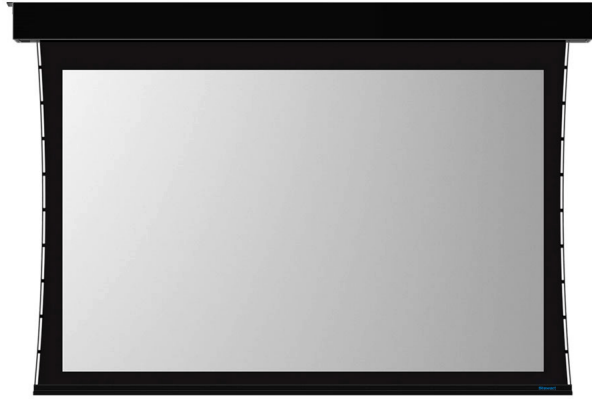

Luxus Medio

Retractable, Below Ceiling Screen System

We make serious products for communicating important ideas

Stewart
FILMSCREEN

Producers of Professional Projection Screens

LUXUS MEDIO SPECIFICATIONS

ATTRIBUTES	LUXUS MEDIO
Base MSRP	\$12,358
Max. Image Height	113"
Max. Image Width	201"
Max. Image Diagonal	230 ½"
Max. Deployable Height	171"
Max. Deployable Width	224"
Case Height	12"
Max. Case Width	234"
Case Depth	12"
Mounting Options	Wall / Below Ceiling / Hanging
Perforation Options	MicroPerf X ² THX Ultra / CinemaPerf
Control Systems	LVC
Motors	120V / 220-240V

SCREEN MATERIAL OPTIONS

FRONT PROJECTION

- FireHawk LS**
Gain: 0.9, Max. Size: 40'x90'
- GrayHawk LS**
Gain: 1.1, Max. Size: 40'x90'
- GrayMatte 70**
Gain: 0.7, Max. Size: 40'x90'
- Phantom HALR**
Gain: 1.0, Max. Size: 40'x90'
- SnoMatte 100**
Gain: 1.0, Max. Size: 40'x90'
- UltraMatte 130**
Gain: 1.3, Max. Size: 40'x90'
- UltraMatte 150**
Gain: 1.5, Max. Size: 40'x90'

REAR PROJECTION

- AeroView 70**
Gain: 0.7, Max. Size: 40'x90'
- AeroView 90**
Gain: 0.9, Max. Size: 40'x90'
- AeroView 100**
Gain: 1.0, Max. Size: 40'x90'
- FilmScreen 100**
Gain: 1.0, Max. Size: 40'x90'
- FilmScreen 150**
Gain: 1.5, Max. Size: 40'x90'
- LumiFlex 130**
Gain: 1.3, Max. Size: 40'x90'

Producers of Professional Projection Screens

Luxus Medio features a quiet running in-tube motor, mounted in an extruded, lightweight, aircraft aluminum, 6 inch roller tube. **Luxus Medio** can deliver images up to 16 feet 9 inches in width. Add black drop above or below the image to include deployments up to 14 feet 6 inches. A typical venue application would be an HD formatted image at 231 inch diagonal with 4 feet of black drop above the image.