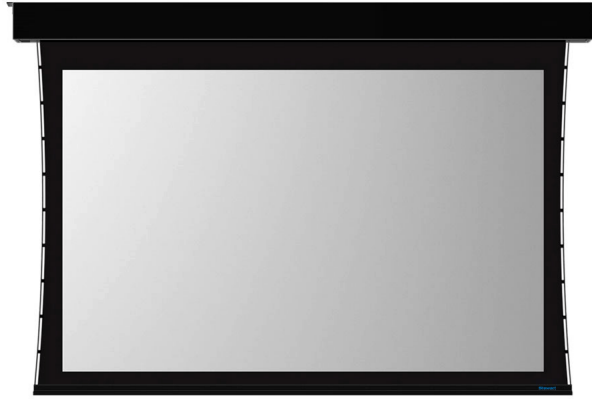

Luxus Medio

Retractable, Below Ceiling Screen System

We make serious products for communicating important ideas

Stewart
FILMSCREEN

The Reference for Stunning™

LUXUS MEDIO SPECIFICATIONS

ATTRIBUTES	LUXUS MEDIO
Base MSRP (USA Only)*	\$12,358
Max. Image Height	113"
Max. Image Width	201"
Max. Image Diagonal	230 ½"
Max. Deployable Height	171"
Max. Deployable Width	224"
Case Height	12"
Max. Case Width	234"
Case Depth	12"
Mounting Options	Wall / Below Ceiling / Hanging
Perforation Options	MicroPerf X ² THX Ultra / CinemaPerf
Control Systems	LVC
Motors	120V / 220-240V

*Established by quoting the smallest size screen available without any upgrades or optional features.

SCREEN MATERIAL OPTIONS

FRONT PROJECTION

- FireHawk LS**
Gain: 1.1, Max. Size: 40'x90'
- GrayHawk LS**
Gain: 0.9, Max. Size: 40'x90'
- GrayMatte 70**
Gain: 0.7, Max. Size: 40'x90'
- Phantom HALR**
Gain: 1.0, Max. Size: 40'x90'
- SnoMatte 100**
Gain: 1.0, Max. Size: 40'x90'
- UltraMatte 130**
Gain: 1.3, Max. Size: 40'x90'
- UltraMatte 150**
Gain: 1.5, Max. Size: 40'x90'

REAR PROJECTION

- AeroView 70**
Gain: 0.7, Max. Size: 40'x90'
- AeroView 90**
Gain: 0.9, Max. Size: 40'x90'
- AeroView 100**
Gain: 1.0, Max. Size: 40'x90'
- FilmScreen 100**
Gain: 1.0, Max. Size: 40'x90'
- FilmScreen 150**
Gain: 1.5, Max. Size: 40'x90'
- LumiFlex 130**
Gain: 1.3, Max. Size: 40'x90'

Producers of Professional Projection Screens

Luxus Medio features a quiet running in-tube motor, mounted in an extruded, lightweight, aircraft aluminum, 6 inch roller tube. **Luxus Medio** can deliver images up to 16 feet 9 inches in width. Add black drop above or below the image to include deployments up to 14 feet 6 inches. A typical venue application would be an HD formatted image at 231 inch diagonal with 4 feet of black drop above the image.