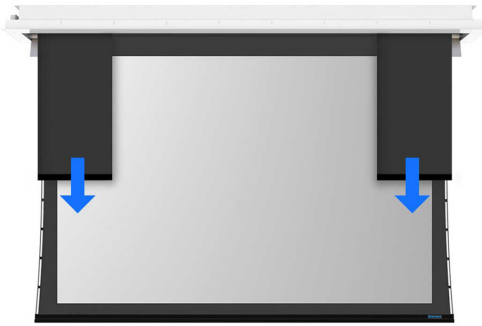

Stealth Medio V6