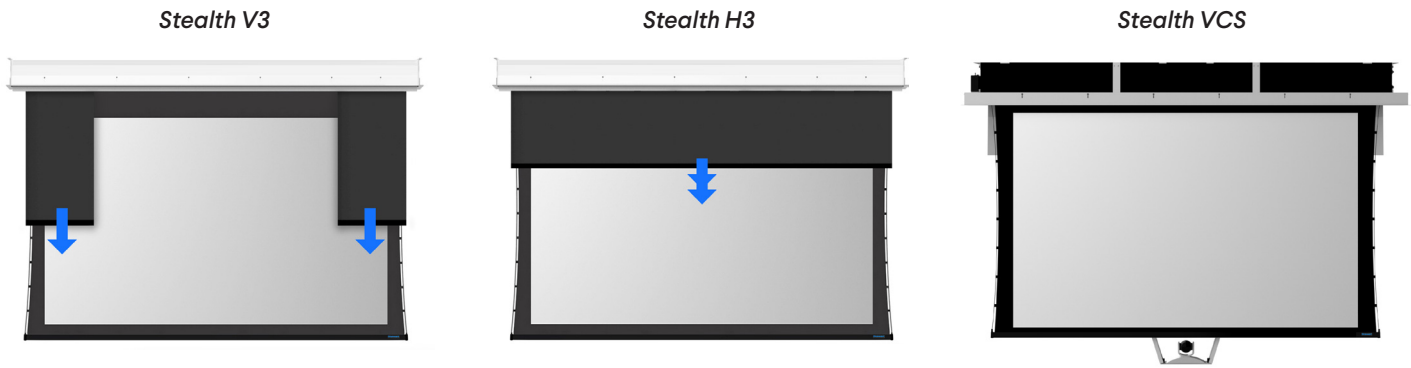

Stealth

Retractable, Above Ceiling Screen System with Trapdoor, and Optional Camera Deployment

When a high-quality fit and finish is every bit as important as a high-quality image

Stewart
FILMSCREEN

The Reference for Stunning™

STEALTH SPECIFICATIONS

ATTRIBUTES	STEALTH	STEALTH MT3	STEALTH V3	STEALTH H3	STEALTH VCS
Base MSRP (USA Only)*	\$6,469	\$12,893	\$16,115	\$16,895	\$23,768
Max. Image Height	66 ¼"	87 ¾"	63 ½"	83 ¾"	57 ¼"
Max. Image Width	118"	156"	149"	149"	102"
Max. Image Diagonal	135"	179"	162"	171"	117"
Max. Deployable Height	134 ½"				79"
Max. Deployable Width	130"	168"	161"	161"	116"
Case Height	9"	10"	10"	11"	12"
Max. Case Width	147"	184"	175"	176"	131"
Case Depth	9"	14"	15"	16"	23"
Mounting Options	Above Ceiling				
Perforation Options	MicroPerf X ² THX Ultra / CinemaPerf				
Control Systems	LVC / STI / HVS		IMC	CVM	IMC
Motors	120V / 220-240V				

*Established by quoting the smallest size screen available without any upgrades or optional features.

Over 25 different optically immaculate screen materials are available for Stealth

Stealth is a beautiful, small format retractable screen system with a trapdoor closure, allowing the screen to be completely hidden from view until deployment. **Stealth** offers exceptional reliability and features quiet operation, along with a choice of several electronic control options. Always seamless, **Stealth** is available in any of Stewart's front or rear 16K+ projection fabrics with image widths up to 13 feet. **Stealth** can also be equipped with optional camera deployment for video conferencing. Optional vertical or horizontal masking is also available.