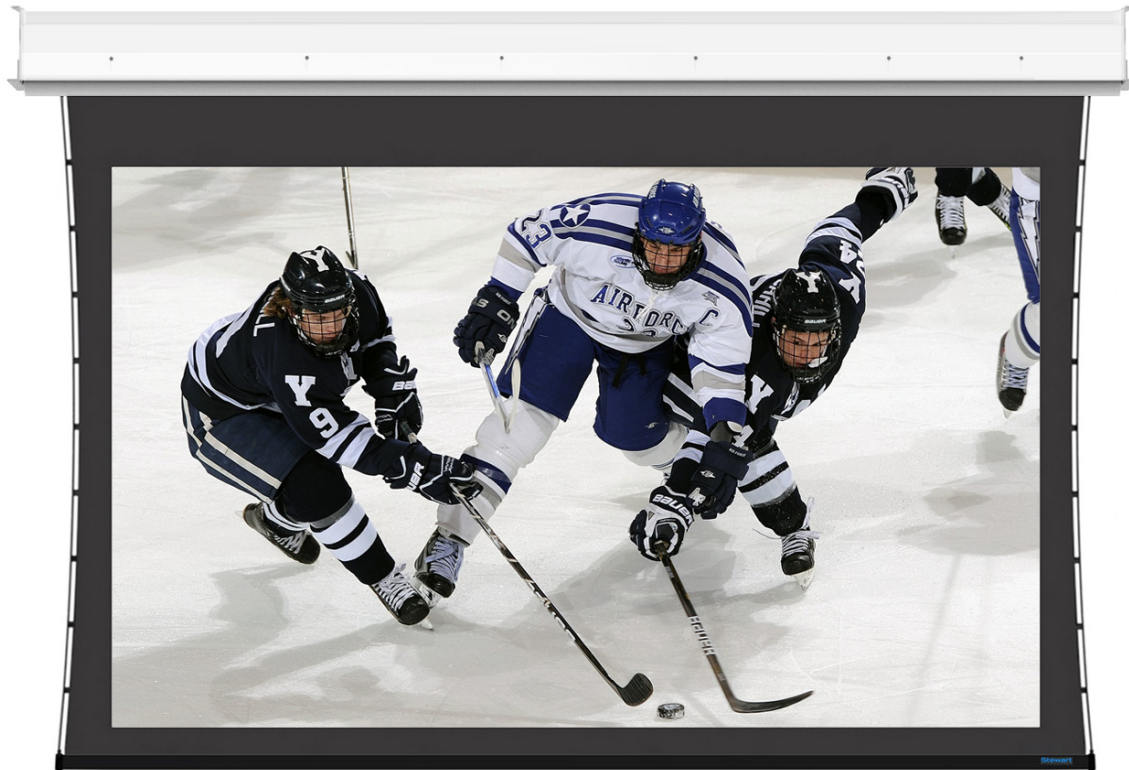

Stealth

Retractable, Above Ceiling Screen System with Trapdoor, and Optional Camera Deployment

When a high-quality fit and finish is every bit as important as a high-quality image

Stewart
FILMSCREEN

The Reference for Stunning™

*Established by quoting the smallest size screen available without any upgrades or optional features.

Over 25 different optically immaculate screen materials are available for Stealth

Stealth is a beautiful, small format retractable screen system with a trapdoor closure, allowing the screen to be completely hidden from view until deployment. **Stealth** offers exceptional reliability and features quiet operation, along with a choice of several electronic control options. Always seamless, **Stealth** is available in any of Stewart's front or rear 16K+ projection fabrics with image widths up to 13 feet. **Stealth** can also be equipped with optional camera deployment for video conferencing. Optional vertical or horizontal masking is also available.